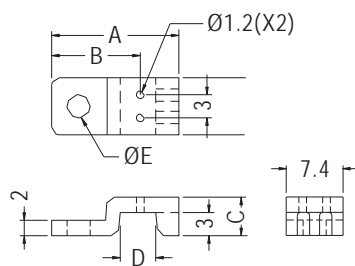

PARTS HOUSING

- ◆ MATERIAL:PBT (UL)
- ◆ FLAME CLASS:94V-0
- ◆ COLOR:NATURAL/WHITE
- ◆ UNIT:mm

PARTNO	A	B	C	D	PACKAGE
PH-1A	16.6	11.5	5.1	6.1	1000
PH-11	17.15	11.8	4.6	6.7	

PARTNO	A	B	C	D	PACKAGE
PH-24	16.6	11.5	5.1	6.1	1000

PARTS HOUSING

- ◆ MATERIAL:PBT (UL)
- ◆ FLAME CLASS:94V-0
- ◆ COLOR:NATURAL/WHITE
- ◆ UNIT:mm

PARTNO	A	B	C	D	E	PACKAGE
PH-1	16.5	11.5	5.0	4.7	3.2	1000
PH-47	16.5	11.5	5.0	4.7	5.15	

PARTNO	A	C	PACKAGE
PH-2	14.5	3.5	1000

- ◆ MATERIAL:NYLON 66 (UL)
- ◆ FLAME CLASS:94V-2/94V-0
- ◆ COLOR:NATURAL/BLACK
- ◆ UNIT:mm

PARTNO	PACKAGE
PHK-1	1000

PARTNO	A	C	PACKAGE
PH-2A	15.5	3.5	1000

PARTNO	A	C	PACKAGE
PH-3	16.1	4.0	1000