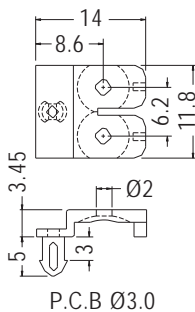

PARTS HOUSING

- ◆ MATERIAL:PBT (UL)
- ◆ FLAME CLASS:94V-0
- ◆ COLOR:NATURAL/WHITE
- ◆ UNIT:mm

PARTNO	A	B	C	D	PACKAGE
PH-1A	16.6	11.5	5.1	6.1	1000
PH-11	17.15	11.8	4.6	6.7	

PARTNO	A	B	C	D	PACKAGE
PH-24	16.6	11.5	5.1	6.1	1000

PARTS HOUSING

- ◆ MATERIAL:PBT (UL)
- ◆ FLAME CLASS:94V-0
- ◆ COLOR:NATURAL/WHITE
- ◆ UNIT:mm

PARTNO	A	B	C	D	E	PACKAGE
PH-1	16.5	11.5	5.0	4.7	3.2	1000
PH-47	16.5	11.5	5.0	4.7	5.15	

PARTNO	A	C	PACKAGE
PH-2	14.5	3.5	1000

- ◆ MATERIAL:NYLON 66 (UL)
- ◆ FLAME CLASS:94V-2/94V-0
- ◆ COLOR:NATURAL/BLACK
- ◆ UNIT:mm

PARTNO	PACKAGE
PHK-1	1000

PARTNO	A	C	PACKAGE
PH-2A	15.5	3.5	1000

PARTNO	A	C	PACKAGE
PH-3	16.1	4.0	1000