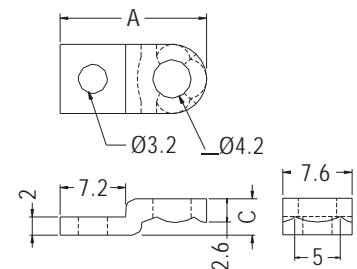

PARTS HOUSING

- ◆ MATERIAL:PBT (UL)
- ◆ FLAME CLASS:94V-0
- ◆ COLOR:NATURAL/WHITE
- ◆ UNIT:mm

PARTNO	A	B	C	D	E	PACKAGE
PH-1	16.5	11.5	5.0	4.7	3.2	1000
PH-47	16.5	11.5	5.0	4.7	5.15	

PARTNO	A	C	PACKAGE
PH-2	14.5	3.5	1000

- ◆ MATERIAL:NYLON 66 (UL)
- ◆ FLAME CLASS:94V-2/94V-0
- ◆ COLOR:NATURAL/BLACK
- ◆ UNIT:mm

PARTNO	PACKAGE
PHK-1	1000

PARTNO	A	C	PACKAGE
PH-2A	15.5	3.5	1000

PARTNO	A	C	PACKAGE
PH-3	16.1	4.0	1000