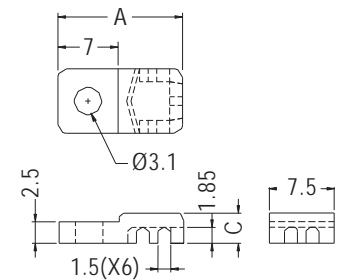

PARTS HOUSING

- ◆ MATERIAL:PBT (UL)
- ◆ FLAME CLASS:94V-0
- ◆ COLOR:NATURAL/WHITE
- ◆ UNIT:mm

PARTNO	A	B	C	D	PACKAGE
PH-1A	16.6	11.5	5.1	6.1	1000
PH-11	17.15	11.8	4.6	6.7	

PARTNO	A	B	C	D	PACKAGE
PH-24	16.6	11.5	5.1	6.1	1000

PARTS HOUSING

- ◆ MATERIAL:PBT (UL)
- ◆ FLAME CLASS:94V-0
- ◆ COLOR:NATURAL/WHITE
- ◆ UNIT:mm

PARTNO	A	B	C	D	E	PACKAGE
PH-1	16.5	11.5	5.0	4.7	3.2	1000
PH-47	16.5	11.5	5.0	4.7	5.15	

PARTNO	A	C	PACKAGE
PH-2	14.5	3.5	1000

- ◆ MATERIAL:NYLON 66 (UL)
- ◆ FLAME CLASS:94V-2/94V-0
- ◆ COLOR:NATURAL/BLACK
- ◆ UNIT:mm

PARTNO	PACKAGE
PHK-1	1000

PARTNO	A	C	PACKAGE
PH-2A	15.5	3.5	1000

PARTNO	A	C	PACKAGE
PH-3	16.1	4.0	1000