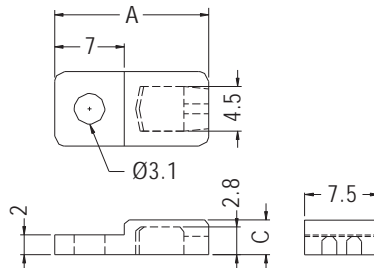

PARTS HOUSING

- ◆ MATERIAL:PBT (UL)
- ◆ FLAME CLASS:94V-0
- ◆ COLOR:NATURAL/WHITE
- ◆ UNIT:mm

PARTNO	A	B	C	D	E	PACKAGE
PH-1	16.5	11.5	5.0	4.7	3.2	1000
PH-47	16.5	11.5	5.0	4.7	5.15	

PARTNO	A	C	PACKAGE
PH-2	14.5	3.5	1000

- ◆ MATERIAL:NYLON 66 (UL)
- ◆ FLAME CLASS:94V-2/94V-0
- ◆ COLOR:NATURAL/BLACK
- ◆ UNIT:mm

PARTNO	PACKAGE
PHK-1	1000

PARTNO	A	C	PACKAGE
PH-2A	15.5	3.5	1000

PARTNO	A	C	PACKAGE
PH-3	16.1	4.0	1000