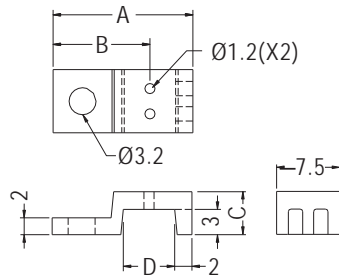

PARTS HOUSING

- ◆ MATERIAL:PBT (UL)
- ◆ FLAME CLASS:94V-0
- ◆ COLOR:NATURAL/WHITE
- ◆ UNIT:mm

PARTNO	A	B	C	D	PACKAGE
PH-1A	16.6	11.5	5.1	6.1	1000
PH-11	17.15	11.8	4.6	6.7	

PARTNO	A	B	C	D	PACKAGE
PH-24	16.6	11.5	5.1	6.1	1000

PARTS HOUSING

- ◆ MATERIAL:PBT (UL)
- ◆ FLAME CLASS:94V-0
- ◆ COLOR:NATURAL/WHITE
- ◆ UNIT:mm

PARTNO	A	B	C	D	E	PACKAGE
PH-1	16.5	11.5	5.0	4.7	3.2	1000
PH-47	16.5	11.5	5.0	4.7	5.15	

PARTNO	A	C	PACKAGE
PH-2	14.5	3.5	1000

- ◆ MATERIAL:NYLON 66 (UL)
- ◆ FLAME CLASS:94V-2/94V-0
- ◆ COLOR:NATURAL/BLACK
- ◆ UNIT:mm

PARTNO	PACKAGE
PHK-1	1000

PARTNO	A	C	PACKAGE
PH-2A	15.5	3.5	1000

PARTNO	A	C	PACKAGE
PH-3	16.1	4.0	1000