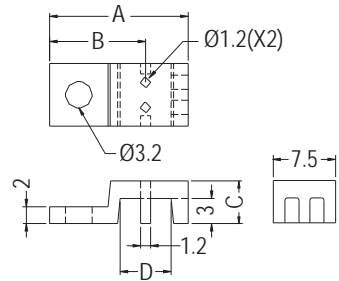

PARTS HOUSING

- ◆ MATERIAL:PBT (UL)
- ◆ FLAME CLASS:94V-0
- ◆ COLOR:NATURAL/WHITE
- ◆ UNIT:mm

PARTNO	A	B	C	D	PACKAGE
PH-1A	16.6	11.5	5.1	6.1	1000
PH-11	17.15	11.8	4.6	6.7	

PARTNO	A	B	C	D	PACKAGE
PH-24	16.6	11.5	5.1	6.1	1000

PARTS HOUSING

- ◆ MATERIAL:PBT (UL)
- ◆ FLAME CLASS:94V-0
- ◆ COLOR:NATURAL/WHITE
- ◆ UNIT:mm

PARTNO	A	B	C	D	E	PACKAGE
PH-1	16.5	11.5	5.0	4.7	3.2	1000
PH-47	16.5	11.5	5.0	4.7	5.15	

PARTNO	A	C	PACKAGE
PH-2	14.5	3.5	1000

- ◆ MATERIAL:NYLON 66 (UL)
- ◆ FLAME CLASS:94V-2/94V-0
- ◆ COLOR:NATURAL/BLACK
- ◆ UNIT:mm

PARTNO	PACKAGE
PHK-1	1000

PARTNO	A	C	PACKAGE
PH-2A	15.5	3.5	1000

PARTNO	A	C	PACKAGE
PH-3	16.1	4.0	1000