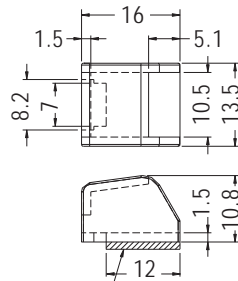

TERMINAL HOUSING

- ◆ MATERIAL:PC (UL)
- ◆ FLAME CLASS:94V-2
- ◆ COLOR:NATURAL
- ◆ UNIT:mm

3M DOUBLE ADHESIVE TAPE

PART NO	PACKAGE
PCTT-3	1000

TERMINAL HOUSING

- ◆ MATERIAL:SOFT P.V.C
- ◆ COLOR:NATURAL/RED/BLACK/
YELLOW/GREEN/BLUE/
WHITE
- ◆ UNIT:mm

PART NO	A	C	T	PACKAGE
VCP02012	2.0	12.0	0.8	1000
VCP02607	2.6	7.0	0.8	
VCP02608		8.0	0.8	
VCP02609		9.0	0.8	
VCP02655		5.5	0.8	
VCP03206		3.2	6.0	
VCP03210	10.0		0.8	
VCP03213	13.0		0.8	
VCP04006	4.0	6.0	0.8	
VCP04008		8.0	0.8	
VCP04809		9.0	1.0	
VCP04813	4.8	13.0	0.8	
VCP05708		8.0	1.0	
VCP05710	5.7	10.0	1.0	
VCP05713		13.0	1.0	
VCP06008	6.0	8.0	1.0	
VCP06012		12.0	1.0	
VCP06513	6.5	13.0	1.0	
VCP07013	7.0	13.0	1.0	
VCP07020		20.0	1.0	
VCP07608	7.6	8.0	1.0	
VCP07613		13.0	1.0	
VCP08008	8.0	8.0	1.0	
VCP08010	8.0	10.0	1.0	
VCP08509	8.5	9.0	1.0	
VCP08515		15.0	1.0	
VCP09516		16.0	1.0	
VCP10020	10.0	20.0	1.2	
VCP11420	11.4	20.0	1.2	
VCP12016	12.0	16.0	1.2	
VCP14035	14.0	35.0	1.2	
VCP15014	15.0	14.0	1.2	
VCP17813	17.8	13.0	1.2	
VCP22016	22.0	16.0	1.2	
				500