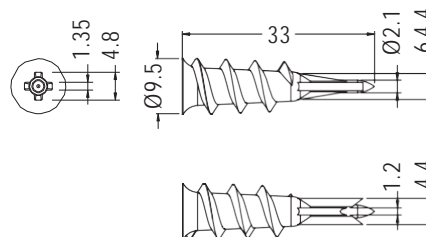

PLASTIC CONICAL ANCHORS

- ◆ MATERIAL:PP
- ◆ COLOR:NATURAL/RED
- ◆ UNIT:mm

MOUNTING HOLE Ø6.35

PART NO	PACKAGE
PEB4-29	1000

PLASTIC CONICAL ANCHORS

- ◆ MATERIAL:PP
- ◆ COLOR:YELLOW
- ◆ UNIT:mm

PART NO	PACKAGE
PEB8-38	1000

PLASTIC CONICAL ANCHORS

- ◆ MATERIAL:PBT (UL)
- ◆ FLAME CLASS:94V-0
- ◆ COLOR:WHITE
- ◆ UNIT:mm

PART NO	PACKAGE
WMEZ-2	1000