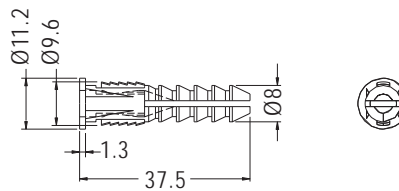

PLASTIC CONICAL ANCHORS

- ◆ MATERIAL:PP
- ◆ COLOR:NATURAL/RED
- ◆ UNIT:mm

MOUNTING HOLE Ø6.35

PART NO	PACKAGE
PEB4-29	1000

PLASTIC CONICAL ANCHORS

- ◆ MATERIAL:PP
- ◆ COLOR:YELLOW
- ◆ UNIT:mm

PART NO	PACKAGE
PEB8-38	1000

PLASTIC CONICAL ANCHORS

- ◆ MATERIAL:PBT (UL)
- ◆ FLAME CLASS:94V-0
- ◆ COLOR:WHITE
- ◆ UNIT:mm

PART NO	PACKAGE
WMEZ-2	1000