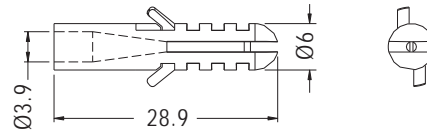

PLASTIC CONICAL ANCHORS

- ◆ MATERIAL:PP
- ◆ COLOR:NATURAL/RED
- ◆ UNIT:mm

MOUNTING HOLE Ø6.35

PART NO	PACKAGE
PEB4-29	1000

PLASTIC CONICAL ANCHORS

- ◆ MATERIAL:PP
- ◆ COLOR:YELLOW
- ◆ UNIT:mm

PART NO	PACKAGE
PEB8-38	1000

PLASTIC CONICAL ANCHORS

- ◆ MATERIAL:PBT (UL)
- ◆ FLAME CLASS:94V-0
- ◆ COLOR:WHITE
- ◆ UNIT:mm

PART NO	PACKAGE
WMEZ-2	1000