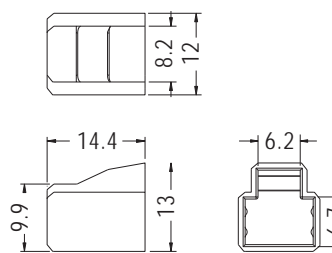

- ◆ MATERIAL:PE
- ◆ COLOR:NATURAL
- ◆ UNIT:mm

PART NO	PACKAGE
KPS-21	2000

PART NO	PACKAGE
KPS-24	1000

CONNECTOR COVER

- ◆ MATERIAL:PE
- ◆ COLOR:NATURAL
- ◆ UNIT:mm

PART NO	PACKAGE
PJCV-1	1000

CONNECTOR COVER

- ◆ MATERIAL:PE
- ◆ COLOR:NATURAL
- ◆ UNIT:mm

PART NO	PACKAGE
PJCV-11	1000