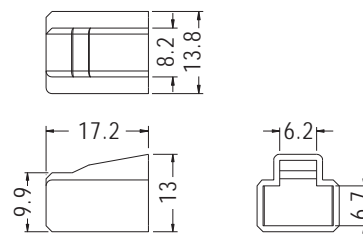

- ◆ MATERIAL:PE
- ◆ COLOR:NATURAL
- ◆ UNIT:mm

PART NO	PACKAGE
KPS-21	2000

PART NO	PACKAGE
KPS-24	1000

CONNECTOR COVER

- ◆ MATERIAL:PE
- ◆ COLOR:NATURAL
- ◆ UNIT:mm

PART NO	PACKAGE
PJCV-1	1000

CONNECTOR COVER

- ◆ MATERIAL:PE
- ◆ COLOR:NATURAL
- ◆ UNIT:mm

PART NO	PACKAGE
PJCV-11	1000