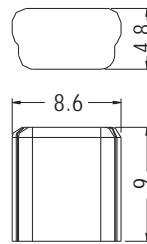

IPHONE CONNECTOR COVER

- ◆ MATERIAL:PE
- ◆ COLOR:NATURAL
- ◆ UNIT:mm

PART NO	PACKAGE
IPWC-2	2000

MINI CONNECTOR COVER

- ◆ MATERIAL:PE
- ◆ COLOR:NATURAL
- ◆ UNIT:mm

PART NO	PACKAGE
KPS-20	2000

MICRO CONNECTOR COVER

- ◆ MATERIAL:PE
- ◆ COLOR:NATURAL
- ◆ UNIT:mm

PART NO	PACKAGE
KPS-21	2000

PART NO	PACKAGE
KPS-24	1000

CONNECTOR COVER

- ◆ MATERIAL:PE
- ◆ COLOR:NATURAL
- ◆ UNIT:mm

PART NO	PACKAGE
PJCV-1	1000

CONNECTOR COVER

- ◆ MATERIAL:PE
- ◆ COLOR:NATURAL
- ◆ UNIT:mm

PART NO	PACKAGE
PJCV-11	1000