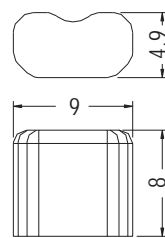

IPHONE CONNECTOR COVER

- ◆ MATERIAL:PE
- ◆ COLOR:NATURAL
- ◆ UNIT:mm

PART NO	PACKAGE
IPWC-2	2000

MINI CONNECTOR COVER

- ◆ MATERIAL:PE
- ◆ COLOR:NATURAL
- ◆ UNIT:mm

PART NO	PACKAGE
KPS-20	2000

MICRO CONNECTOR COVER

- ◆ MATERIAL:PE
- ◆ COLOR:NATURAL
- ◆ UNIT:mm

PART NO	PACKAGE
KPS-21	2000

PART NO	PACKAGE
KPS-24	1000

CONNECTOR COVER

- ◆ MATERIAL:PE
- ◆ COLOR:NATURAL
- ◆ UNIT:mm

PART NO	PACKAGE
PJCV-1	1000

CONNECTOR COVER

- ◆ MATERIAL:PE
- ◆ COLOR:NATURAL
- ◆ UNIT:mm

PART NO	PACKAGE
PJCV-11	1000