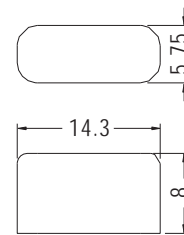

IPHONE CONNECTOR COVER

- ◆ MATERIAL:PE
- ◆ COLOR:NATURAL
- ◆ UNIT:mm

PART NO	PACKAGE
IPWC-2	2000

MINI CONNECTOR COVER

- ◆ MATERIAL:PE
- ◆ COLOR:NATURAL
- ◆ UNIT:mm

PART NO	PACKAGE
KPS-20	2000

MICRO CONNECTOR COVER

- ◆ MATERIAL:PE
- ◆ COLOR:NATURAL
- ◆ UNIT:mm

PART NO	PACKAGE
KPS-21	2000

PART NO	PACKAGE
KPS-24	1000

CONNECTOR COVER

- ◆ MATERIAL:PE
- ◆ COLOR:NATURAL
- ◆ UNIT:mm

PART NO	PACKAGE
PJCV-1	1000

CONNECTOR COVER

- ◆ MATERIAL:PE
- ◆ COLOR:NATURAL
- ◆ UNIT:mm

PART NO	PACKAGE
PJCV-11	1000