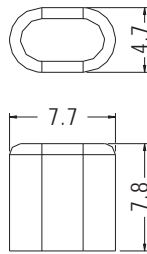

IPHONE CONNECTOR COVER

- ◆ MATERIAL:PE
- ◆ COLOR:NATURAL
- ◆ UNIT:mm

PART NO	PACKAGE
IPWC-2	2000

MINI CONNECTOR COVER

- ◆ MATERIAL:PE
- ◆ COLOR:NATURAL
- ◆ UNIT:mm

PART NO	PACKAGE
KPS-20	2000

MICRO CONNECTOR COVER

- ◆ MATERIAL:PE
- ◆ COLOR:NATURAL
- ◆ UNIT:mm

PART NO	PACKAGE
KPS-21	2000

PART NO	PACKAGE
KPS-24	1000

CONNECTOR COVER

- ◆ MATERIAL:PE
- ◆ COLOR:NATURAL
- ◆ UNIT:mm

PART NO	PACKAGE
PJCV-1	1000

CONNECTOR COVER

- ◆ MATERIAL:PE
- ◆ COLOR:NATURAL
- ◆ UNIT:mm

PART NO	PACKAGE
PJCV-11	1000