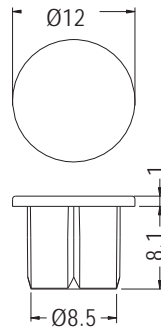

CONNECTOR COVER

- ◆ MATERIAL:PE
- ◆ COLOR:NATURAL/BLACK
- ◆ UNIT:mm

| PART NO | PACKAGE |
|---------|---------|
| KPS-12 | 1000 |

CONNECTOR COVER

- ◆ MATERIAL:PE
- ◆ COLOR:NATURAL
- ◆ UNIT:mm

| PART NO | PACKAGE |
|---------|---------|
| KPS-31 | 1000 |

CONNECTOR COVER

- ◆ MATERIAL:PE
- ◆ COLOR:TRANSPARENT
- ◆ UNIT:mm

| PART NO | PACKAGE |
|---------|---------|
| KPS-29 | 1000 |

CONNECTOR COVER

- ◆ MATERIAL:PE
- ◆ COLOR:BLACK/RED
- ◆ UNIT:mm

| PART NO | PACKAGE |
|---------|---------|
| KPS-15 | 1000 |