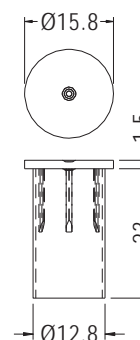

CONNECTOR COVER

- ◆ MATERIAL:PE
- ◆ COLOR:NATURAL/BLACK
- ◆ UNIT:mm

| PART NO | PACKAGE |
|---------|---------|
| KPS-12 | 1000 |

CONNECTOR COVER

- ◆ MATERIAL:PE
- ◆ COLOR:NATURAL
- ◆ UNIT:mm

| PART NO | PACKAGE |
|---------|---------|
| KPS-31 | 1000 |

CONNECTOR COVER

- ◆ MATERIAL:PE
- ◆ COLOR:TRANSPARENT
- ◆ UNIT:mm

| PART NO | PACKAGE |
|---------|---------|
| KPS-29 | 1000 |

CONNECTOR COVER

- ◆ MATERIAL:PE
- ◆ COLOR:BLACK/RED
- ◆ UNIT:mm

| PART NO | PACKAGE |
|---------|---------|
| KPS-15 | 1000 |