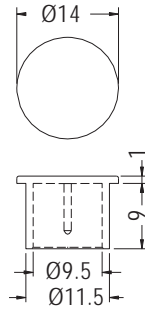

CONNECTOR COVER

- ◆ MATERIAL:PE
- ◆ COLOR:NATURAL/BLACK
- ◆ UNIT:mm

| PART NO | PACKAGE |
|---------|---------|
| KPS-12 | 1000 |

CONNECTOR COVER

- ◆ MATERIAL:PE
- ◆ COLOR:NATURAL
- ◆ UNIT:mm

| PART NO | PACKAGE |
|---------|---------|
| KPS-31 | 1000 |

CONNECTOR COVER

- ◆ MATERIAL:PE
- ◆ COLOR:TRANSPARENT
- ◆ UNIT:mm

| PART NO | PACKAGE |
|---------|---------|
| KPS-29 | 1000 |

CONNECTOR COVER

- ◆ MATERIAL:PE
- ◆ COLOR:BLACK/RED
- ◆ UNIT:mm

| PART NO | PACKAGE |
|---------|---------|
| KPS-15 | 1000 |