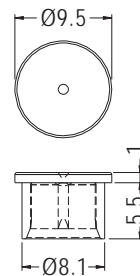

CONNECTOR COVER

- ◆ MATERIAL:PE
- ◆ COLOR:NATURAL/BLACK
- ◆ UNIT:mm

| PART NO | PACKAGE |
|---------|---------|
| KPS-12 | 1000 |

CONNECTOR COVER

- ◆ MATERIAL:PE
- ◆ COLOR:NATURAL
- ◆ UNIT:mm

| PART NO | PACKAGE |
|---------|---------|
| KPS-31 | 1000 |

CONNECTOR COVER

- ◆ MATERIAL:PE
- ◆ COLOR:TRANSPARENT
- ◆ UNIT:mm

| PART NO | PACKAGE |
|---------|---------|
| KPS-29 | 1000 |

CONNECTOR COVER

- ◆ MATERIAL:PE
- ◆ COLOR:BLACK/RED
- ◆ UNIT:mm

| PART NO | PACKAGE |
|---------|---------|
| KPS-15 | 1000 |