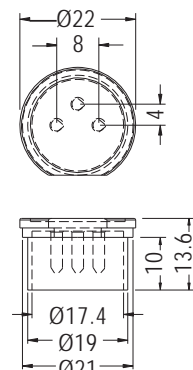

## CONNECTOR COVER

- ◆ MATERIAL:PP
- ◆ COLOR:NATURAL/BLACK
- ◆ UNIT:mm

PARTNO	A	B	C	PACKAGE
SVDOC-1	8.0	9.0	9.6	1000
SVDOC-3	8.1	9.1	6.0	

7

## CONNECTOR COVER

- ◆ MATERIAL:PP
- ◆ COLOR:NATURAL
- ◆ UNIT:mm

PART NO	PACKAGE
SVDOC-1S	1000

## CONNECTOR COVER

- ◆ MATERIAL:PE
- ◆ COLOR:TRANSPARENT BLUE
- ◆ UNIT:mm

PART NO	PACKAGE
SVDOC-2	1000

## BALANCED CONNECTOR CAP

- ◆ MATERIAL:PP/PE
- ◆ COLOR:COMPUTER
- ◆ UNIT:mm

PART NO	PACKAGE
XLR-1	250

PART NO	PACKAGE
XLR-2	250