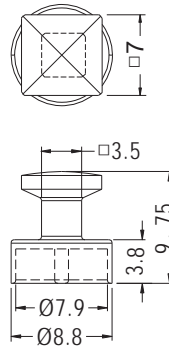

## CONNECTOR COVER

- ◆ MATERIAL:PP
- ◆ COLOR:NATURAL/BLACK
- ◆ UNIT:mm

PARTNO	A	B	C	PACKAGE
SVDOC-1	8.0	9.0	9.6	1000
SVDOC-3	8.1	9.1	6.0	

7

## CONNECTOR COVER

- ◆ MATERIAL:PP
- ◆ COLOR:NATURAL
- ◆ UNIT:mm

PART NO	PACKAGE
SVDOC-1S	1000

## CONNECTOR COVER

- ◆ MATERIAL:PE
- ◆ COLOR:TRANSPARENT BLUE
- ◆ UNIT:mm

PART NO	PACKAGE
SVDOC-2	1000

## BALANCED CONNECTOR CAP

- ◆ MATERIAL:PP/PE
- ◆ COLOR:COMPUTER
- ◆ UNIT:mm

PART NO	PACKAGE
XLR-1	250

PART NO	PACKAGE
XLR-2	250