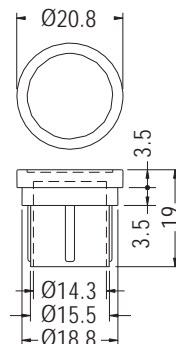

## CONNECTOR COVER

- ◆ MATERIAL:PP
- ◆ COLOR:NATURAL/BLACK
- ◆ UNIT:mm

PARTNO	A	B	C	PACKAGE
SVDOC-1	8.0	9.0	9.6	1000
SVDOC-3	8.1	9.1	6.0	

7

## CONNECTOR COVER

- ◆ MATERIAL:PP
- ◆ COLOR:NATURAL
- ◆ UNIT:mm

PART NO	PACKAGE
SVDOC-1S	1000

## CONNECTOR COVER

- ◆ MATERIAL:PE
- ◆ COLOR:TRANSPARENT BLUE
- ◆ UNIT:mm

PART NO	PACKAGE
SVDOC-2	1000

## BALANCED CONNECTOR CAP

- ◆ MATERIAL:PP/PE
- ◆ COLOR:COMPUTER
- ◆ UNIT:mm

PART NO	PACKAGE
XLR-1	250

PART NO	PACKAGE
XLR-2	250