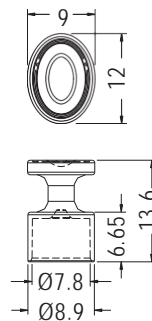

## CONNECTOR COVER

- ◆ MATERIAL:PP
- ◆ COLOR:NATURAL/BLACK
- ◆ UNIT:mm

PARTNO	A	B	C	PACKAGE
SVDOC-1	8.0	9.0	9.6	1000
SVDOC-3	8.1	9.1	6.0	

7

## CONNECTOR COVER

- ◆ MATERIAL:PP
- ◆ COLOR:NATURAL
- ◆ UNIT:mm

PART NO	PACKAGE
SVDOC-1S	1000

## CONNECTOR COVER

- ◆ MATERIAL:PE
- ◆ COLOR:TRANSPARENT BLUE
- ◆ UNIT:mm

PART NO	PACKAGE
SVDOC-2	1000

## BALANCED CONNECTOR CAP

- ◆ MATERIAL:PP/PE
- ◆ COLOR:COMPUTER
- ◆ UNIT:mm

PART NO	PACKAGE
XLR-1	250

PART NO	PACKAGE
XLR-2	250