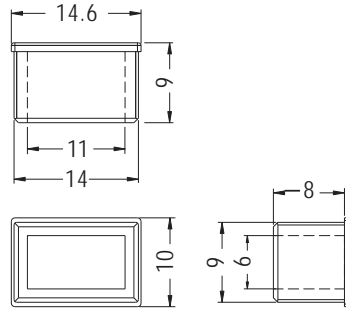

FIBER OPTIC CONNECTOR COVER

MATERIAL:PE
 COLOR:BLACK
 UNIT:

PARTNO	PACKAGE
SFPC-3	1000

FIBER OPTIC CONNECTOR COVER

MATERIAL:PE
 COLOR:BLACK
 UNIT:

PART NO	A	B	PACKAGE
SFPC-1	10.0	14.6	1000
SFPC-10	9.8	14.4	

PART NO	PACKAGE
SFPC-2	1000

FIBER OPTIC CONNECTOR COVER

MATERIAL:PE
 COLOR:BLACK
 UNIT:

FOR SFPC-11,SFPC-12,SFPC-14

FOR SFPC-13

PART NO	A	B	C	D	E	PACKAGE
SFPC-4	15.0	8.0	14.0	9.0	10.0	1000
SFPC-5	17.0	10.0	18.5	8.7	10.0	
SFPC-11	15.0	8.0	14.0	9.0	10.0	
SFPC-12	17.0	10.0	18.5	8.9	10.0	
SFPC-13	/	8.0	14.0	9.25	11.0	
SFPC-14	15.0	8.0	14.0	9.25	11.0	