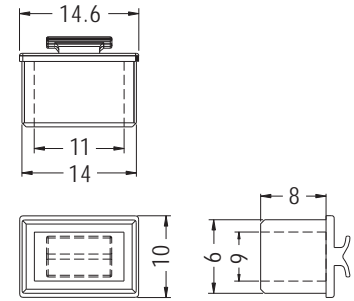

FIBER OPTIC CONNECTOR COVER

MATERIAL:PE
 COLOR:BLACK
 UNIT:

PARTNO	PACKAGE
SFPC-3	1000

FIBER OPTIC CONNECTOR COVER

MATERIAL:PE
 COLOR:BLACK
 UNIT:

PART NO	A	B	PACKAGE
SFPC-1	10.0	14.6	1000
SFPC-10	9.8	14.4	

PART NO	PACKAGE
SFPC-2	1000

FIBER OPTIC CONNECTOR COVER

MATERIAL:PE
 COLOR:BLACK
 UNIT:

FOR SFPC-11,SFPC-12,SFPC-14

FOR SFPC-13

PART NO	A	B	C	D	E	PACKAGE
SFPC-4	15.0	8.0	14.0	9.0	10.0	1000
SFPC-5	17.0	10.0	18.5	8.7	10.0	
SFPC-11	15.0	8.0	14.0	9.0	10.0	
SFPC-12	17.0	10.0	18.5	8.9	10.0	
SFPC-13	/	8.0	14.0	9.25	11.0	
SFPC-14	15.0	8.0	14.0	9.25	11.0	