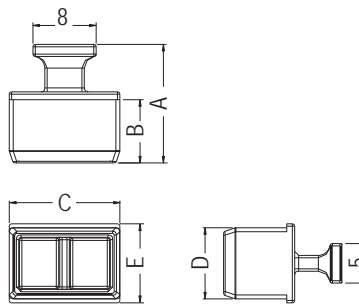

FIBER OPTIC CONNECTOR COVER

MATERIAL:PE
 COLOR:BLACK
 UNIT:

PARTNO	PACKAGE
SFPC-3	1000

FIBER OPTIC CONNECTOR COVER

MATERIAL:PE
 COLOR:BLACK
 UNIT:

PART NO	A	B	PACKAGE
SFPC-1	10.0	14.6	1000
SFPC-10	9.8	14.4	

PART NO	PACKAGE
SFPC-2	1000

FIBER OPTIC CONNECTOR COVER

MATERIAL:PE
 COLOR:BLACK
 UNIT:

FOR SFPC-11,SFPC-12,SFPC-14

FOR SFPC-13

PART NO	A	B	C	D	E	PACKAGE
SFPC-4	15.0	8.0	14.0	9.0	10.0	1000
SFPC-5	17.0	10.0	18.5	8.7	10.0	
SFPC-11	15.0	8.0	14.0	9.0	10.0	
SFPC-12	17.0	10.0	18.5	8.9	10.0	
SFPC-13	/	8.0	14.0	9.25	11.0	
SFPC-14	15.0	8.0	14.0	9.25	11.0	