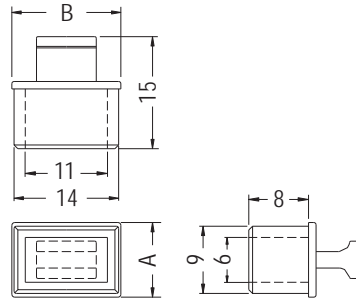

FIBER OPTIC CONNECTOR COVER

MATERIAL:PE
 COLOR:BLACK
 UNIT:

PARTNO	PACKAGE
SFPC-3	1000

FIBER OPTIC CONNECTOR COVER

MATERIAL:PE
 COLOR:BLACK
 UNIT:

PART NO	A	B	PACKAGE
SFPC-1	10.0	14.6	1000
SFPC-10	9.8	14.4	

PART NO	PACKAGE
SFPC-2	1000

FIBER OPTIC CONNECTOR COVER

MATERIAL:PE
 COLOR:BLACK
 UNIT:

FOR SFPC-11,SFPC-12,SFPC-14

FOR SFPC-13

PART NO	A	B	C	D	E	PACKAGE
SFPC-4	15.0	8.0	14.0	9.0	10.0	1000
SFPC-5	17.0	10.0	18.5	8.7	10.0	
SFPC-11	15.0	8.0	14.0	9.0	10.0	
SFPC-12	17.0	10.0	18.5	8.9	10.0	
SFPC-13	/	8.0	14.0	9.25	11.0	
SFPC-14	15.0	8.0	14.0	9.25	11.0	