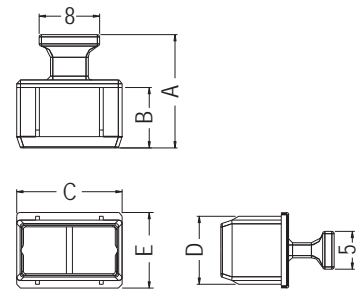

FIBER OPTIC CONNECTOR COVER

MATERIAL:PE
 COLOR:BLACK
 UNIT:

PARTNO	PACKAGE
SFPC-3	1000

FIBER OPTIC CONNECTOR COVER

MATERIAL:PE
 COLOR:BLACK
 UNIT:

PART NO	A	B	PACKAGE
SFPC-1	10.0	14.6	1000
SFPC-10	9.8	14.4	

PART NO	PACKAGE
SFPC-2	1000

FIBER OPTIC CONNECTOR COVER

MATERIAL:PE
 COLOR:BLACK
 UNIT:

FOR SFPC-11,SFPC-12,SFPC-14

FOR SFPC-13

PART NO	A	B	C	D	E	PACKAGE
SFPC-4	15.0	8.0	14.0	9.0	10.0	1000
SFPC-5	17.0	10.0	18.5	8.7	10.0	
SFPC-11	15.0	8.0	14.0	9.0	10.0	
SFPC-12	17.0	10.0	18.5	8.9	10.0	
SFPC-13	/	8.0	14.0	9.25	11.0	
SFPC-14	15.0	8.0	14.0	9.25	11.0	