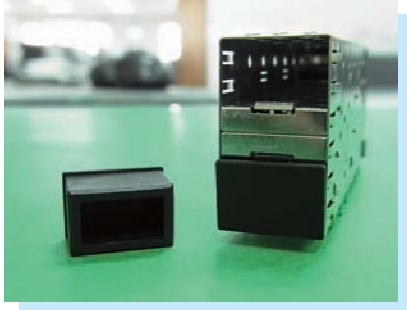

FIBER OPTIC CONNECTOR COVER

MATERIAL:PE
 COLOR:BLACK
 UNIT:

PARTNO	PACKAGE
SFPC-3	1000

FIBER OPTIC CONNECTOR COVER

MATERIAL:PE
 COLOR:BLACK
 UNIT:

PART NO	A	B	PACKAGE
SFPC-1	10.0	14.6	1000
SFPC-10	9.8	14.4	

PART NO	PACKAGE
SFPC-2	1000

FIBER OPTIC CONNECTOR COVER

MATERIAL:PE
 COLOR:BLACK
 UNIT:

FOR SFPC-11,SFPC-12,SFPC-14

FOR SFPC-13

PART NO	A	B	C	D	E	PACKAGE
SFPC-4	15.0	8.0	14.0	9.0	10.0	1000
SFPC-5	17.0	10.0	18.5	8.7	10.0	
SFPC-11	15.0	8.0	14.0	9.0	10.0	
SFPC-12	17.0	10.0	18.5	8.9	10.0	
SFPC-13	/	8.0	14.0	9.25	11.0	
SFPC-14	15.0	8.0	14.0	9.25	11.0	