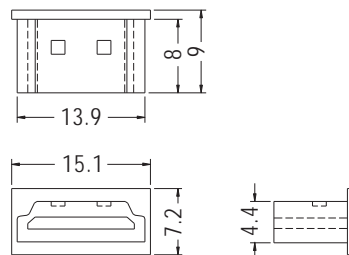

CONNECTOR COVER

MATERIAL:PE
COLOR:NATURAL/TRANSPARENT BLUE
UNIT:

PART NO	PACKAGE
MIHDMI-2	2000

PART NO	PACKAGE
MIHDMI-3	2000

HDMI CONNECTOR COVER

MATERIAL:PE
COLOR:BLACK
UNIT:

PART NO	PACKAGE
HDMIC-1	1000

PART NO	PACKAGE
HDMIC-2	1000