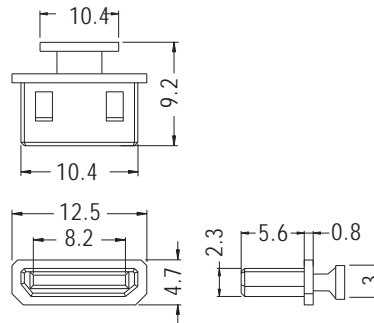

CONNECTOR COVER

MATERIAL:PE
COLOR:NATURAL/TRANSPARENT BLUE
UNIT:

PART NO	PACKAGE
MIHDMI-2	2000

PART NO	PACKAGE
MIHDMI-3	2000

HDMI CONNECTOR COVER

MATERIAL:PE
COLOR:BLACK
UNIT:

PART NO	PACKAGE
HDMIC-1	1000

PART NO	PACKAGE
HDMIC-2	1000