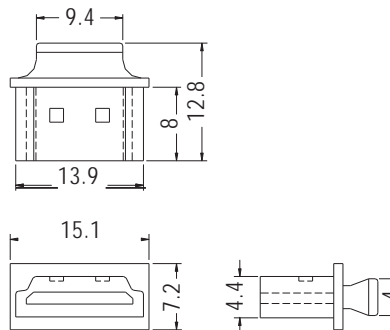

CONNECTOR COVER

MATERIAL:PE
COLOR:NATURAL/TRANSPARENT BLUE
UNIT:

PART NO	PACKAGE
MIHDMI-2	2000

PART NO	PACKAGE
MIHDMI-3	2000

HDMI CONNECTOR COVER

MATERIAL:PE
COLOR:BLACK
UNIT:

PART NO	PACKAGE
HDMIC-1	1000

PART NO	PACKAGE
HDMIC-2	1000