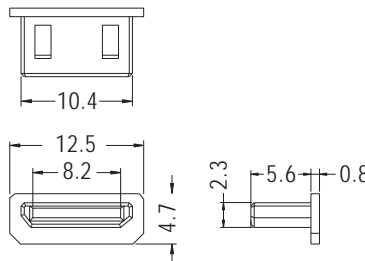

CONNECTOR COVER

MATERIAL:PE
COLOR:NATURAL/TRANSPARENT BLUE
UNIT:

PART NO	PACKAGE
MIHDMI-2	2000

PART NO	PACKAGE
MIHDMI-3	2000

HDMI CONNECTOR COVER

MATERIAL:PE
COLOR:BLACK
UNIT:

PART NO	PACKAGE
HDMIC-1	1000

PART NO	PACKAGE
HDMIC-2	1000