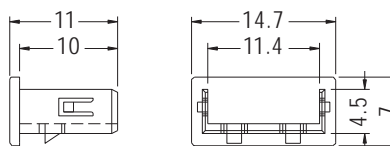

USB HOUSING

- MATERIAL:NYLON 66(UL)
- FLAME CLASS:94V-2/94V-0
- COLOR:NATURAL/BLACK
- UNIT:mm

PART NO	PACKAGE
USBC-8	1000