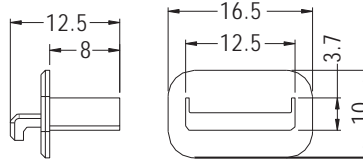

USB HOUSING

- ◆ MATERIAL:PP(UL)
- ◆ COLOR:BLACK
- ◆ UNIT:mm

PART NO	PACKAGE
USBC-14	1000

7

USB HOUSING

- ◆ MATERIAL:PP
- ◆ COLOR:BLACK/COMPUTER
- ◆ UNIT:mm

PART NO	PACKAGE
USBC-4	1000

USB HOUSING