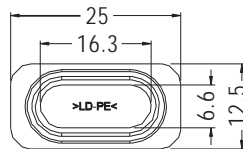

VGA CONNECTOR COVER

MATERIAL:PP (UL)
FLAME CLASS:94HB
COLOR:TRANSPARENT BLUE
UNIT:

MOUNTING HOLE

PART NO	PACKAGE
VGAC-1	500

CONNECTOR COVER

MATERIAL:NYLON 66 (UL)
FLAME CLASS:94V-2/94V-0
COLOR:NATURAL/BLACK
UNIT:

PART NO	PACKAGE
VGAB-1	1000

PART NO	PACKAGE
VGAB-2	1000

CONNECTOR COVER

MATERIAL:PE
COLOR:BLACK
UNIT:

MOUNTING HOLE

PART NO	PACKAGE
CVA-5	1000

CONNECTOR COVER

MATERIAL:PE
COLOR:BLACK
UNIT: