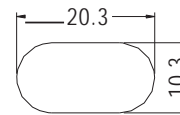

VGA CONNECTOR COVER

MATERIAL:PP (UL)
FLAME CLASS:94HB
COLOR:TRANSPARENT BLUE
UNIT:

MOUNTING HOLE

PART NO	PACKAGE
VGAC-1	500

CONNECTOR COVER

MATERIAL:NYLON 66 (UL)
FLAME CLASS:94V-2/94V-0
COLOR:NATURAL/BLACK
UNIT:

PART NO	PACKAGE
VGAB-1	1000

PART NO	PACKAGE
VGAB-2	1000

CONNECTOR COVER

MATERIAL:PE
COLOR:BLACK
UNIT:

MOUNTING HOLE

PART NO	PACKAGE
CVA-5	1000

CONNECTOR COVER

MATERIAL:PE
COLOR:BLACK
UNIT: