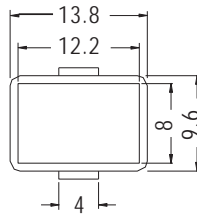

VGA CONNECTOR COVER

MATERIAL:PP (UL)
FLAME CLASS:94HB
COLOR:TRANSPARENT BLUE
UNIT:

MOUNTING HOLE

PART NO	PACKAGE
VGAC-1	500

CONNECTOR COVER

MATERIAL:NYLON 66 (UL)
FLAME CLASS:94V-2/94V-0
COLOR:NATURAL/BLACK
UNIT:

PART NO	PACKAGE
VGAB-1	1000

PART NO	PACKAGE
VGAB-2	1000

CONNECTOR COVER

MATERIAL:PE
COLOR:BLACK
UNIT:

MOUNTING HOLE

PART NO	PACKAGE
CVA-5	1000

CONNECTOR COVER

MATERIAL:PE
COLOR:BLACK
UNIT: