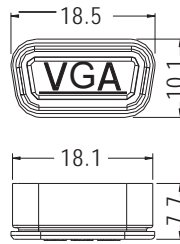

VGA CONNECTOR COVER

MATERIAL:PP (UL)
FLAME CLASS:94HB
COLOR:TRANSPARENT BLUE
UNIT:

MOUNTING HOLE

PART NO	PACKAGE
VGAC-1	500

CONNECTOR COVER

MATERIAL:NYLON 66 (UL)
FLAME CLASS:94V-2/94V-0
COLOR:NATURAL/BLACK
UNIT:

PART NO	PACKAGE
VGAB-1	1000

PART NO	PACKAGE
VGAB-2	1000

CONNECTOR COVER

MATERIAL:PE
COLOR:BLACK
UNIT:

MOUNTING HOLE

PART NO	PACKAGE
CVA-5	1000

CONNECTOR COVER

MATERIAL:PE
COLOR:BLACK
UNIT: