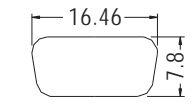

VGA CONNECTOR COVER

MATERIAL:PP (UL)
FLAME CLASS:94HB
COLOR:TRANSPARENT BLUE
UNIT:

MOUNTING HOLE

PART NO	PACKAGE
VGAC-1	500

CONNECTOR COVER

MATERIAL:NYLON 66 (UL)
FLAME CLASS:94V-2/94V-0
COLOR:NATURAL/BLACK
UNIT:

PART NO	PACKAGE
VGAB-1	1000

PART NO	PACKAGE
VGAB-2	1000

CONNECTOR COVER

MATERIAL:PE
COLOR:BLACK
UNIT:

MOUNTING HOLE

PART NO	PACKAGE
CVA-5	1000

CONNECTOR COVER

MATERIAL:PE
COLOR:BLACK
UNIT: