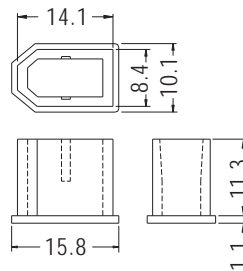

1394 CONNECTOR COVER

MATERIAL:PE
COLOR:BLACK/DARK GRAY
UNIT:

PART NO	PACKAGE
CVR-1394	1000

PART NO	PACKAGE
CVR-1394S	1000

MATERIAL:PP (UL)
FLAME CLASS:94HB
COLOR:GRAY

PART NO	PACKAGE
CVR-1394-1	1000

PART NO	A	PACKAGE
CVR-1394-2	10.0	1000
CVR-1394-3	11.5	

1394 CONNECTOR COVER

MATERIAL:PE
COLOR:BLACK/COMPUTER
UNIT:

PART NO	PACKAGE
CVRB-1394	1000

CONNECTOR COVER

MATERIAL:TPE
COLOR:BLACK
UNIT:

PART NO	PACKAGE
SCCVA-3	1000

PART NO	PACKAGE
SCCVA-4	1000