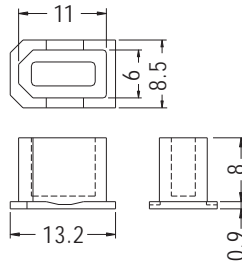

1394 CONNECTOR COVER

MATERIAL:PE
COLOR:BLACK/DARK GRAY
UNIT:

PART NO	PACKAGE
CVR-1394	1000

PART NO	PACKAGE
CVR-1394S	1000

MATERIAL:PP (UL)
FLAME CLASS:94HB
COLOR:GRAY

PART NO	PACKAGE
CVR-1394-1	1000

PART NO	A	PACKAGE
CVR-1394-2	10.0	1000
CVR-1394-3	11.5	

1394 CONNECTOR COVER

MATERIAL:PE
COLOR:BLACK/COMPUTER
UNIT:

PART NO	PACKAGE
CVRB-1394	1000

CONNECTOR COVER

MATERIAL:TPE
COLOR:BLACK
UNIT:

PART NO	PACKAGE
SCCVA-3	1000

PART NO	PACKAGE
SCCVA-4	1000