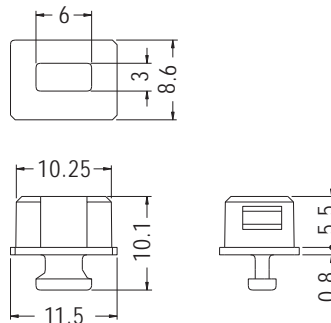

1394 CONNECTOR COVER

MATERIAL:PE
COLOR:BLACK/DARK GRAY
UNIT:

PART NO	PACKAGE
CVR-1394	1000

PART NO	PACKAGE
CVR-1394S	1000

MATERIAL:PP (UL)
FLAME CLASS:94HB
COLOR:GRAY

PART NO	PACKAGE
CVR-1394-1	1000

PART NO	A	PACKAGE
CVR-1394-2	10.0	1000
CVR-1394-3	11.5	

1394 CONNECTOR COVER

MATERIAL:PE
COLOR:BLACK/COMPUTER
UNIT:

PART NO	PACKAGE
CVRB-1394	1000

CONNECTOR COVER

MATERIAL:TPE
COLOR:BLACK
UNIT:

PART NO	PACKAGE
SCCVA-3	1000

PART NO	PACKAGE
SCCVA-4	1000