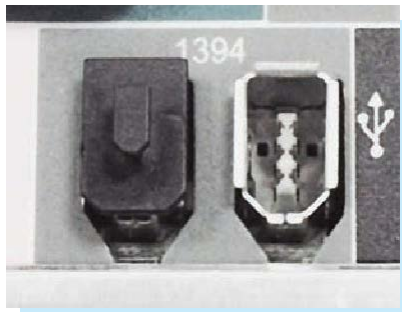

1394 CONNECTOR COVER

MATERIAL:PE
COLOR:BLACK/DARK GRAY
UNIT:

PART NO	PACKAGE
CVR-1394	1000

PART NO	PACKAGE
CVR-1394S	1000

MATERIAL:PP (UL)
FLAME CLASS:94HB
COLOR:GRAY

PART NO	PACKAGE
CVR-1394-1	1000

PART NO	A	PACKAGE
CVR-1394-2	10.0	1000
CVR-1394-3	11.5	

1394 CONNECTOR COVER

MATERIAL:PE
COLOR:BLACK/COMPUTER
UNIT:

PART NO	PACKAGE
CVRB-1394	1000

CONNECTOR COVER

MATERIAL:TPE
COLOR:BLACK
UNIT:

PART NO	PACKAGE
SCCVA-3	1000

PART NO	PACKAGE
SCCVA-4	1000