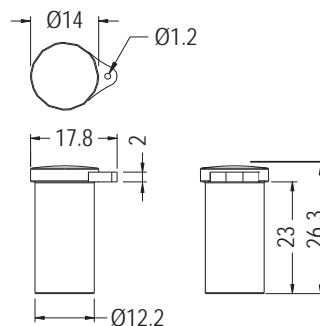

1394 CONNECTOR COVER

MATERIAL:PE
COLOR:BLACK/DARK GRAY
UNIT:

PART NO	PACKAGE
CVR-1394	1000

PART NO	PACKAGE
CVR-1394S	1000

MATERIAL:PP (UL)
FLAME CLASS:94HB
COLOR:GRAY

PART NO	PACKAGE
CVR-1394-1	1000

PART NO	A	PACKAGE
CVR-1394-2	10.0	1000
CVR-1394-3	11.5	

1394 CONNECTOR COVER

MATERIAL:PE
COLOR:BLACK/COMPUTER
UNIT:

PART NO	PACKAGE
CVRB-1394	1000

CONNECTOR COVER

MATERIAL:TPE
COLOR:BLACK
UNIT:

PART NO	PACKAGE
SCCVA-3	1000

PART NO	PACKAGE
SCCVA-4	1000