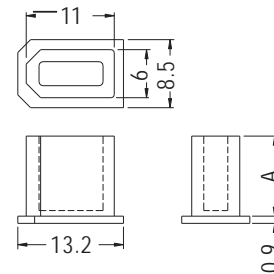

1394 CONNECTOR COVER

MATERIAL:PE
COLOR:BLACK/DARK GRAY
UNIT:

PART NO	PACKAGE
CVR-1394	1000

PART NO	PACKAGE
CVR-1394S	1000

MATERIAL:PP (UL)
FLAME CLASS:94HB
COLOR:GRAY

PART NO	PACKAGE
CVR-1394-1	1000

PART NO	A	PACKAGE
CVR-1394-2	10.0	1000
CVR-1394-3	11.5	

1394 CONNECTOR COVER

MATERIAL:PE
COLOR:BLACK/COMPUTER
UNIT:

PART NO	PACKAGE
CVRB-1394	1000

CONNECTOR COVER

MATERIAL:TPE
COLOR:BLACK
UNIT:

PART NO	PACKAGE
SCCVA-3	1000

PART NO	PACKAGE
SCCVA-4	1000