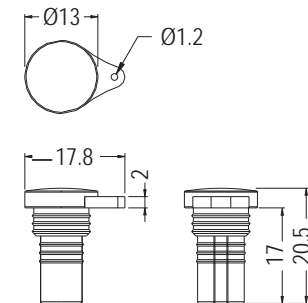

1394 CONNECTOR COVER

MATERIAL:PE
COLOR:BLACK/DARK GRAY
UNIT:

PART NO	PACKAGE
CVR-1394	1000

PART NO	PACKAGE
CVR-1394S	1000

MATERIAL:PP (UL)
FLAME CLASS:94HB
COLOR:GRAY

PART NO	PACKAGE
CVR-1394-1	1000

PART NO	A	PACKAGE
CVR-1394-2	10.0	1000
CVR-1394-3	11.5	

1394 CONNECTOR COVER

MATERIAL:PE
COLOR:BLACK/COMPUTER
UNIT:

PART NO	PACKAGE
CVRB-1394	1000

CONNECTOR COVER

MATERIAL:TPE
COLOR:BLACK
UNIT:

PART NO	PACKAGE
SCCVA-3	1000

PART NO	PACKAGE
SCCVA-4	1000