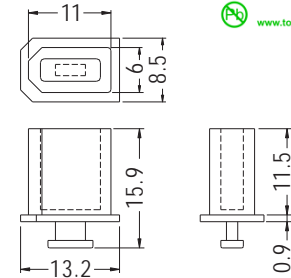

1394 CONNECTOR COVER

MATERIAL:PE
COLOR:BLACK/DARK GRAY
UNIT:

PART NO	PACKAGE
CVR-1394	1000

PART NO	PACKAGE
CVR-1394S	1000

MATERIAL:PP (UL)
FLAME CLASS:94HB
COLOR:GRAY

PART NO	PACKAGE
CVR-1394-1	1000

PART NO	A	PACKAGE
CVR-1394-2	10.0	1000
CVR-1394-3	11.5	

1394 CONNECTOR COVER

MATERIAL:PE
COLOR:BLACK/COMPUTER
UNIT:

PART NO	PACKAGE
CVRB-1394	1000

CONNECTOR COVER

MATERIAL:TPE
COLOR:BLACK
UNIT:

PART NO	PACKAGE
SCCVA-3	1000

PART NO	PACKAGE
SCCVA-4	1000