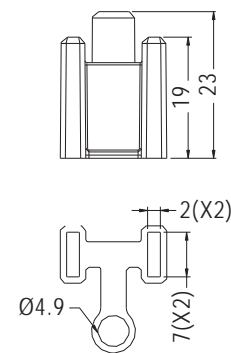

POWER CONNECTOR COVER

MATERIAL:PE
COLOR:NATURAL
UNIT:

PART NO	PACKAGE
PLCC-1	250

MATERIAL:PP
COLOR:NATURAL
UNIT:

PART NO	PACKAGE
PLCC-14	250

POWER CONNECTOR COVER

MATERIAL:PE
COLOR:NATURAL
UNIT:

PART NO	PACKAGE
PLCC-8	1000

PART NO	PACKAGE
PLCC-9	1000

PART NO	A	PACKAGE
PLCC-10	4.9	1000
PLCC-11	4.1	

PART NO	PACKAGE
PLCC-13	1000

PART NO	PACKAGE
PLCC-15	1000