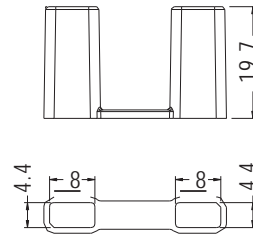

POWER CONNECTOR COVER

MATERIAL:PE
COLOR:NATURAL
UNIT:

PART NO	PACKAGE
PLCC-1	250

MATERIAL:PP
COLOR:NATURAL
UNIT:

PART NO	PACKAGE
PLCC-14	250

POWER CONNECTOR COVER

MATERIAL:PE
COLOR:NATURAL
UNIT:

PART NO	PACKAGE
PLCC-8	1000

PART NO	PACKAGE
PLCC-9	1000

PART NO	A	PACKAGE
PLCC-10	4.9	1000
PLCC-11	4.1	

PART NO	PACKAGE
PLCC-13	1000

PART NO	PACKAGE
PLCC-15	1000