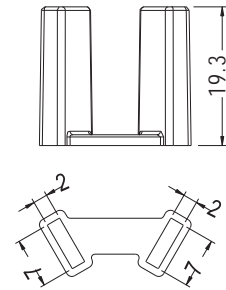

POWER CONNECTOR COVER

MATERIAL:PE
COLOR:NATURAL
UNIT:

PART NO	PACKAGE
PLCC-1	250

MATERIAL:PP
COLOR:NATURAL
UNIT:

PART NO	PACKAGE
PLCC-14	250

POWER CONNECTOR COVER

MATERIAL:PE
COLOR:NATURAL
UNIT:

PART NO	PACKAGE
PLCC-8	1000

PART NO	PACKAGE
PLCC-9	1000

PART NO	A	PACKAGE
PLCC-10	4.9	1000
PLCC-11	4.1	

PART NO	PACKAGE
PLCC-13	1000

PART NO	PACKAGE
PLCC-15	1000