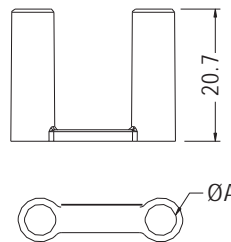

POWER CONNECTOR COVER

MATERIAL:PE
COLOR:NATURAL
UNIT:

PART NO	PACKAGE
PLCC-1	250

MATERIAL:PP
COLOR:NATURAL
UNIT:

PART NO	PACKAGE
PLCC-14	250

POWER CONNECTOR COVER

MATERIAL:PE
COLOR:NATURAL
UNIT:

PART NO	PACKAGE
PLCC-8	1000

PART NO	PACKAGE
PLCC-9	1000

PART NO	A	PACKAGE
PLCC-10	4.9	1000
PLCC-11	4.1	

PART NO	PACKAGE
PLCC-13	1000

PART NO	PACKAGE
PLCC-15	1000