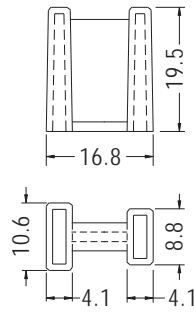

POWER CONNECTOR COVER

MATERIAL:PE
COLOR:NATURAL
UNIT:

PART NO	PACKAGE
PLCC-1	250

MATERIAL:PP
COLOR:NATURAL
UNIT:

PART NO	PACKAGE
PLCC-14	250

POWER CONNECTOR COVER

MATERIAL:PE
COLOR:NATURAL
UNIT:

PART NO	PACKAGE
PLCC-8	1000

PART NO	PACKAGE
PLCC-9	1000

PART NO	A	PACKAGE
PLCC-10	4.9	1000
PLCC-11	4.1	

PART NO	PACKAGE
PLCC-13	1000

PART NO	PACKAGE
PLCC-15	1000