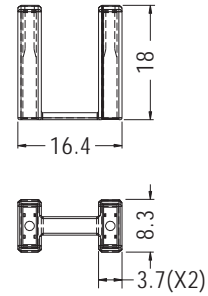

POWER CONNECTOR COVER

MATERIAL:PE
COLOR:NATURAL
UNIT:

PART NO	PACKAGE
PLCC-1	250

MATERIAL:PP
COLOR:NATURAL
UNIT:

PART NO	PACKAGE
PLCC-14	250

POWER CONNECTOR COVER

MATERIAL:PE
COLOR:NATURAL
UNIT:

PART NO	PACKAGE
PLCC-8	1000

PART NO	PACKAGE
PLCC-9	1000

PART NO	A	PACKAGE
PLCC-10	4.9	1000
PLCC-11	4.1	

PART NO	PACKAGE
PLCC-13	1000

PART NO	PACKAGE
PLCC-15	1000