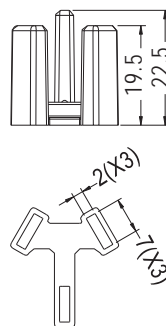

POWER CONNECTOR COVER

MATERIAL:PE
COLOR:NATURAL
UNIT:

PART NO	PACKAGE
PLCC-1	250

MATERIAL:PP
COLOR:NATURAL
UNIT:

PART NO	PACKAGE
PLCC-14	250

POWER CONNECTOR COVER

MATERIAL:PE
COLOR:NATURAL
UNIT:

PART NO	PACKAGE
PLCC-8	1000

PART NO	PACKAGE
PLCC-9	1000

PART NO	A	PACKAGE
PLCC-10	4.9	1000
PLCC-11	4.1	

PART NO	PACKAGE
PLCC-13	1000

PART NO	PACKAGE
PLCC-15	1000