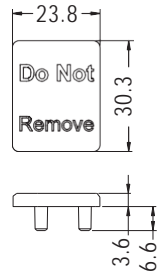

CONNECTOR COVER

MATERIAL:ABS (UL)
FLAME CLASS:94HB
COLOR:BLACK
UNIT:

PART NO	PACKAGE
CVR-2508	1000

PART NO	PACKAGE
CVR-3318	1000

PART NO	PACKAGE
CVR-3325	1000

PART NO	A	B	C	PACKAGE
CVR-3421	21.5	25.0	5.8	1000
CVR-3423	23.0	24.8	6.0	