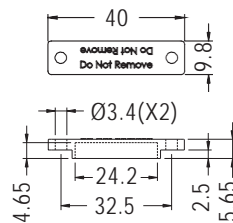

CONNECTOR COVER

MATERIAL:ABS (UL)
FLAME CLASS:94HB
COLOR:BLACK
UNIT:

PART NO	PACKAGE
CVR-2508	1000

PART NO	PACKAGE
CVR-3318	1000

PART NO	PACKAGE
CVR-3325	1000

PART NO	A	B	C	PACKAGE
CVR-3421	21.5	25.0	5.8	1000
CVR-3423	23.0	24.8	6.0	

PART NO	PACKAGE
CVR-4098	500

PART NO	PACKAGE
CVR-4415	1000