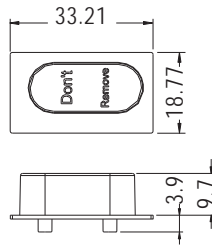

CONNECTOR COVER

MATERIAL:ABS (UL)
FLAME CLASS:94HB
COLOR:BLACK
UNIT:

PART NO	PACKAGE
CVR-2508	1000

PART NO	PACKAGE
CVR-3318	1000

PART NO	PACKAGE
CVR-3325	1000

PART NO	A	B	C	PACKAGE
CVR-3421	21.5	25.0	5.8	1000
CVR-3423	23.0	24.8	6.0	