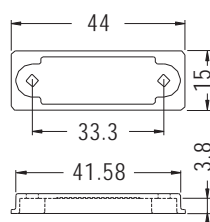

CONNECTOR COVER

MATERIAL:ABS (UL)
FLAME CLASS:94HB
COLOR:BLACK
UNIT:

PART NO	PACKAGE
CVR-2508	1000

PART NO	PACKAGE
CVR-3318	1000

PART NO	PACKAGE
CVR-3325	1000

PART NO	A	B	C	PACKAGE
CVR-3421	21.5	25.0	5.8	1000
CVR-3423	23.0	24.8	6.0	

PART NO	PACKAGE
CVR-4098	500

PART NO	PACKAGE
CVR-4415	1000