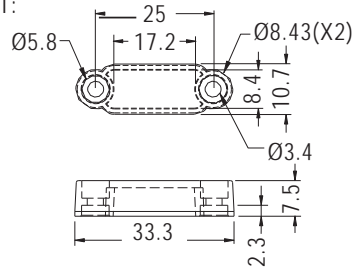

CONNECTOR COVER

MATERIAL:ABS (UL)
FLAME CLASS:94HB
COLOR:BLACK
UNIT:

PART NO	PACKAGE
CVR-2508	1000

PART NO	PACKAGE
CVR-3318	1000

PART NO	PACKAGE
CVR-3325	1000

PART NO	A	B	C	PACKAGE
CVR-3421	21.5	25.0	5.8	1000
CVR-3423	23.0	24.8	6.0	

PART NO	PACKAGE
CVR-4098	500

PART NO	PACKAGE
CVR-4415	1000