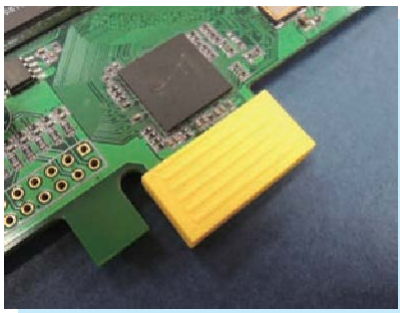

CONNECTOR COVER

- ◆ MATERIAL:PE
- ◆ COLOR:NATURAL/TRANSPARENT BLUE
- ◆ UNIT:mm

PART NO	PACKAGE
GDFC-13	2000

CONNECTOR COVER

- ◆ MATERIAL:PE
- ◆ COLOR:TRANSPARENT BLUE
- ◆ UNIT:mm

PARTNO	PACKAGE
GDFC-17	2000

CONNECTOR COVER

- ◆ MATERIAL:PE
- ◆ COLOR:YELLOW
- ◆ UNIT:mm

PART NO	PACKAGE
GDFC-20	1000

CONNECTOR COVER

- ◆ MATERIAL:PE
- ◆ COLOR:NATURAL/TRANSPARENT BLUE
- ◆ UNIT:mm

PART NO	A	B	C	D	E	PACKAGE
GDFC-83	84.31	15.0	1.43	1.75	4.16	500
GDFC-84	84.8	/	/	1.7	/	