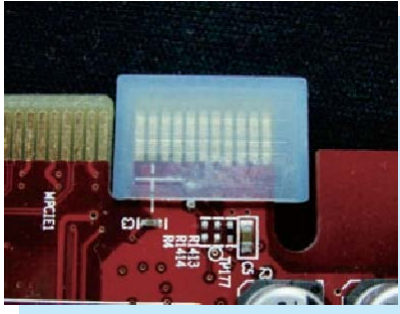

CONNECTOR COVER

- ◆ MATERIAL:PE
- ◆ COLOR:NATURAL/TRANSPARENT BLUE
- ◆ UNIT:mm

PART NO	PACKAGE
GDFC-13	2000

CONNECTOR COVER

- ◆ MATERIAL:PE
- ◆ COLOR:TRANSPARENT BLUE
- ◆ UNIT:mm

PARTNO	PACKAGE
GDFC-17	2000

CONNECTOR COVER

- ◆ MATERIAL:PE
- ◆ COLOR:YELLOW
- ◆ UNIT:mm

PART NO	PACKAGE
GDFC-20	1000

CONNECTOR COVER

- ◆ MATERIAL:PE
- ◆ COLOR:NATURAL/TRANSPARENT BLUE
- ◆ UNIT:mm

PART NO	A	B	C	D	E	PACKAGE
GDFC-83	84.31	15.0	1.43	1.75	4.16	500
GDFC-84	84.8	/	/	1.7	/	