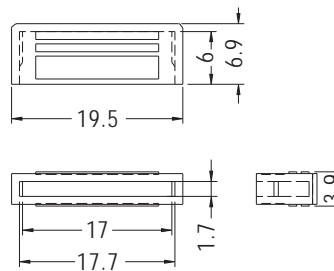

CONNECTOR COVER

- ◆ MATERIAL:PE
- ◆ COLOR:NATURAL/TRANSPARENT BLUE
- ◆ UNIT:mm

PART NO	PACKAGE
GDFC-13	2000

CONNECTOR COVER

- ◆ MATERIAL:PE
- ◆ COLOR:TRANSPARENT BLUE
- ◆ UNIT:mm

PARTNO	PACKAGE
GDFC-17	2000

CONNECTOR COVER

- ◆ MATERIAL:PE
- ◆ COLOR:YELLOW
- ◆ UNIT:mm

PART NO	PACKAGE
GDFC-20	1000

CONNECTOR COVER

- ◆ MATERIAL:PE
- ◆ COLOR:NATURAL/TRANSPARENT BLUE
- ◆ UNIT:mm

PART NO	A	B	C	D	E	PACKAGE
GDFC-83	84.31	15.0	1.43	1.75	4.16	500
GDFC-84	84.8	/	/	1.7	/	