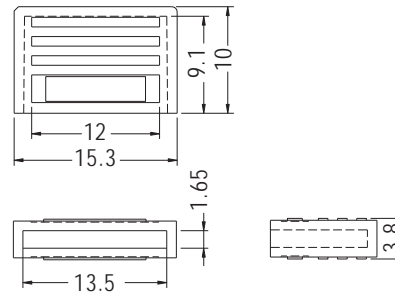

CONNECTOR COVER

- ◆ MATERIAL:PE
- ◆ COLOR:NATURAL/TRANSPARENT BLUE
- ◆ UNIT:mm

PART NO	PACKAGE
GDFC-13	2000

CONNECTOR COVER

- ◆ MATERIAL:PE
- ◆ COLOR:TRANSPARENT BLUE
- ◆ UNIT:mm

PARTNO	PACKAGE
GDFC-17	2000

CONNECTOR COVER

- ◆ MATERIAL:PE
- ◆ COLOR:YELLOW
- ◆ UNIT:mm

PART NO	PACKAGE
GDFC-20	1000

CONNECTOR COVER

- ◆ MATERIAL:PE
- ◆ COLOR:NATURAL/TRANSPARENT BLUE
- ◆ UNIT:mm

PART NO	A	B	C	D	E	PACKAGE
GDFC-83	84.31	15.0	1.43	1.75	4.16	500
GDFC-84	84.8	/	/	1.7	/	