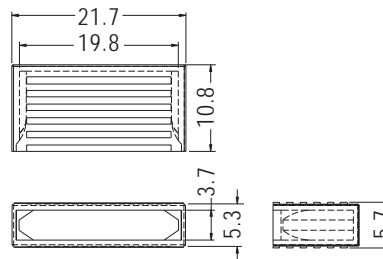

CONNECTOR COVER

- ◆ MATERIAL:PE
- ◆ COLOR:NATURAL/TRANSPARENT BLUE
- ◆ UNIT:mm

PART NO	PACKAGE
GDFC-13	2000

CONNECTOR COVER

- ◆ MATERIAL:PE
- ◆ COLOR:TRANSPARENT BLUE
- ◆ UNIT:mm

PARTNO	PACKAGE
GDFC-17	2000

CONNECTOR COVER

- ◆ MATERIAL:PE
- ◆ COLOR:YELLOW
- ◆ UNIT:mm

PART NO	PACKAGE
GDFC-20	1000

CONNECTOR COVER

- ◆ MATERIAL:PE
- ◆ COLOR:NATURAL/TRANSPARENT BLUE
- ◆ UNIT:mm

PART NO	A	B	C	D	E	PACKAGE
GDFC-83	84.31	15.0	1.43	1.75	4.16	500
GDFC-84	84.8	/	/	1.7	/	