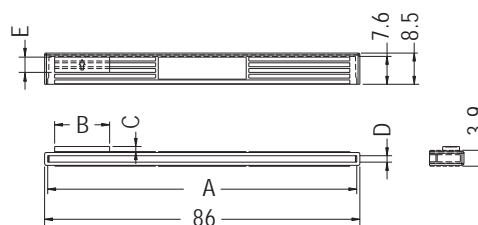

CONNECTOR COVER

- ◆ MATERIAL:PE
- ◆ COLOR:YELLOW
- ◆ UNIT:mm

PART NO	PACKAGE
GDFC-20	1000

CONNECTOR COVER

- ◆ MATERIAL:PE
- ◆ COLOR:NATURAL/TRANSPARENT BLUE
- ◆ UNIT:mm

PART NO	A	B	C	D	E	PACKAGE
GDFC-83	84.31	15.0	1.43	1.75	4.16	500
GDFC-84	84.8	/	/	1.7	/	