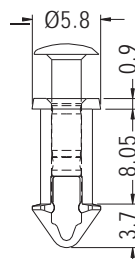

FAN SNAP RIVET

- ◆ MATERIAL:TPE
- G:HARDNESS IS SHORE A45
- H:HARDNESS IS SHORE A55
- ◆ COLOR:BLACK/GARY
- ◆ UNIT:mm

PART NO	PACKAGE
BUB-16.7	1000

PART NO	PACKAGE
BUB-171	1000

- ◆ MATERIAL:TPE
- G:HARDNESS IS SHORE A45
- H:HARDNESS IS SHORE A55
- ◆ FLAME CLASS:94V-0
- ◆ COLOR:BLACK
- ◆ UNIT:mm

PART NO	PACKAGE
BUB-177	1000

FANS MOUNTING HOLE Ø3.5

FAN SNAP RIVET

- ◆ MATERIAL:TPE
- G:HARDNESS IS SHORE A45
- H:HARDNESS IS SHORE A55
- ◆ COLOR:BLACK
- ◆ UNIT:mm

PART NO	PACKAGE
BUB-132	1000

PART NO	PACKAGE
BUB-133	1000

MOUNTING BUTTON

- ◆ MATERIAL:NYLON 66 (UL)
- ◆ FLAME CLASS:94V-2/94V-0
- ◆ COLOR:BLACK
- ◆ UNIT:mm

PART NO	PACKAGE
SRMKA-8	1000

MOUNTING HOLE Ø4.4-Ø4.5
THICKNESS 8.0