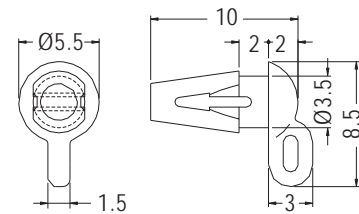

PART NO	PACKAGE
BUB-177	1000

FANS MOUNTING HOLE Ø3.5

FAN SNAP RIVET

- ◆ MATERIAL:TPE
- G:HARDNESS IS SHORE A45
- H:HARDNESS IS SHORE A55
- ◆ COLOR:BLACK
- ◆ UNIT:mm

PART NO	PACKAGE
BUB-132	1000

PART NO	PACKAGE
BUB-133	1000

MOUNTING BUTTON

- ◆ MATERIAL:NYLON 66 (UL)
- ◆ FLAME CLASS:94V-2/94V-0
- ◆ COLOR:BLACK
- ◆ UNIT:mm

PART NO	PACKAGE
SRMKA-8	1000

MOUNTING HOLE Ø4.4-Ø4.5
THICKNESS 8.0