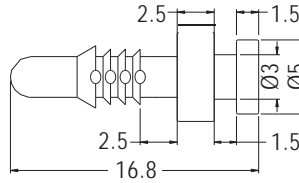

FAN SNAP RIVET

- ◆ MATERIAL:TPE
- G:HARDNESS IS SHORE A45
- H:HARDNESS IS SHORE A55
- ◆ COLOR:BLACK/GARY
- ◆ UNIT:mm

PART NO	PACKAGE
BUB-16.7	1000

PART NO	PACKAGE
BUB-171	1000

- ◆ MATERIAL:TPE
- G:HARDNESS IS SHORE A45
- H:HARDNESS IS SHORE A55
- ◆ FLAME CLASS:94V-0
- ◆ COLOR:BLACK
- ◆ UNIT:mm

PART NO	PACKAGE
BUB-177	1000

FANS MOUNTING HOLE Ø3.5

FAN SNAP RIVET

- ◆ MATERIAL:TPE
- G:HARDNESS IS SHORE A45
- H:HARDNESS IS SHORE A55
- ◆ COLOR:BLACK
- ◆ UNIT:mm

PART NO	PACKAGE
BUB-132	1000

PART NO	PACKAGE
BUB-133	1000

MOUNTING BUTTON

- ◆ MATERIAL:NYLON 66 (UL)
- ◆ FLAME CLASS:94V-2/94V-0
- ◆ COLOR:BLACK
- ◆ UNIT:mm

PART NO	PACKAGE
SRMKA-8	1000

MOUNTING HOLE Ø4.4-Ø4.5
THICKNESS 8.0