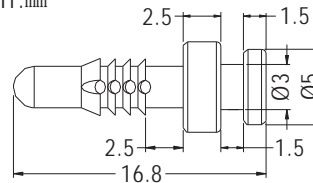

FAN SNAP RIVET

- ◆ MATERIAL:TPE
- G:HARDNESS IS SHORE A45
- H:HARDNESS IS SHORE A55
- ◆ COLOR:BLACK/GARY
- ◆ UNIT:mm

PART NO	PACKAGE
BUB-16.7	1000

PART NO	PACKAGE
BUB-171	1000

- ◆ MATERIAL:TPE
- G:HARDNESS IS SHORE A45
- H:HARDNESS IS SHORE A55
- ◆ FLAME CLASS:94V-0
- ◆ COLOR:BLACK
- ◆ UNIT:mm

PART NO	PACKAGE
BUB-177	1000

FANS MOUNTING HOLE Ø3.5

FAN SNAP RIVET

- ◆ MATERIAL:TPE
- G:HARDNESS IS SHORE A45
- H:HARDNESS IS SHORE A55
- ◆ COLOR:BLACK
- ◆ UNIT:mm

PART NO	PACKAGE
BUB-132	1000

PART NO	PACKAGE
BUB-133	1000

MOUNTING BUTTON

- ◆ MATERIAL:NYLON 66 (UL)
- ◆ FLAME CLASS:94V-2/94V-0
- ◆ COLOR:BLACK
- ◆ UNIT:mm

PART NO	PACKAGE
SRMKA-8	1000

MOUNTING HOLE Ø4.4-Ø4.5
THICKNESS 8.0