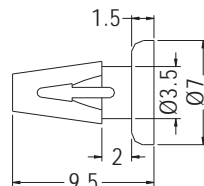

FAN SNAP RIVET

- ◆ MATERIAL:TPE
- G:HARDNESS IS SHORE A45
- H:HARDNESS IS SHORE A55
- ◆ COLOR:BLACK/GARY
- ◆ UNIT:mm

PART NO	PACKAGE
BUB-16.7	1000

PART NO	PACKAGE
BUB-171	1000

- ◆ MATERIAL:TPE
- G:HARDNESS IS SHORE A45
- H:HARDNESS IS SHORE A55
- ◆ FLAME CLASS:94V-0
- ◆ COLOR:BLACK
- ◆ UNIT:mm

PART NO	PACKAGE
BUB-177	1000

FANS MOUNTING HOLE Ø3.5

FAN SNAP RIVET

- ◆ MATERIAL:TPE
- G:HARDNESS IS SHORE A45
- H:HARDNESS IS SHORE A55
- ◆ COLOR:BLACK
- ◆ UNIT:mm

PART NO	PACKAGE
BUB-132	1000

PART NO	PACKAGE
BUB-133	1000

MOUNTING BUTTON

- ◆ MATERIAL:NYLON 66 (UL)
- ◆ FLAME CLASS:94V-2/94V-0
- ◆ COLOR:BLACK
- ◆ UNIT:mm

PART NO	PACKAGE
SRMKA-8	1000

MOUNTING HOLE Ø4.4-Ø4.5
THICKNESS 8.0