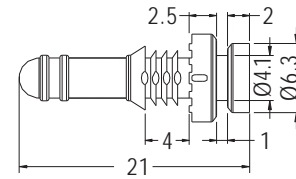

FAN SNAP RIVET

- ◆ MATERIAL:TPE
- G:HARDNESS IS SHORE A45
- H:HARDNESS IS SHORE A55
- ◆ COLOR:BLACK/GARY
- ◆ UNIT:mm

PART NO	PACKAGE
BUB-16.7	1000

PART NO	PACKAGE
BUB-171	1000

- ◆ MATERIAL:TPE
- G:HARDNESS IS SHORE A45
- H:HARDNESS IS SHORE A55
- ◆ FLAME CLASS:94V-0
- ◆ COLOR:BLACK
- ◆ UNIT:mm

PART NO	PACKAGE
BUB-177	1000

FANS MOUNTING HOLE Ø3.5

FAN SNAP RIVET

- ◆ MATERIAL:TPE
- G:HARDNESS IS SHORE A45
- H:HARDNESS IS SHORE A55
- ◆ COLOR:BLACK
- ◆ UNIT:mm

PART NO	PACKAGE
BUB-132	1000

PART NO	PACKAGE
BUB-133	1000

MOUNTING BUTTON

- ◆ MATERIAL:NYLON 66 (UL)
- ◆ FLAME CLASS:94V-2/94V-0
- ◆ COLOR:BLACK
- ◆ UNIT:mm

PART NO	PACKAGE
SRMKA-8	1000

MOUNTING HOLE Ø4.4-Ø4.5
THICKNESS 8.0