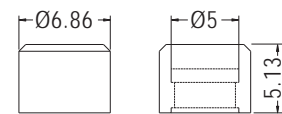

PART NO	PACKAGE
LO-6052A	1000

PART NO	PACKAGE
LO-6052B	1000