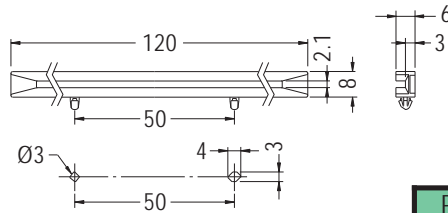

CARD GUIDE

- ◆ MATERIAL: NYLON 66 (UL)
- ◆ FLAME CLASS: 94V-2/94V-0
- ◆ COLOR: NATURAL/BLACK
- ◆ UNIT: mm

MOUNTING HOLES
 CHASSIS THICKNESS: T

PARTNO	T	PACKAGE
CGLC-120	1.6~1.8	200
CGLC-120S	1.0	

CARD GUIDE

- ◆ MATERIAL: NYLON 66 (UL)
- ◆ FLAME CLASS: 94V-2/94V-0
- ◆ COLOR: NATURAL/BLACK
- ◆ UNIT: mm

MOUNTING HOLES
 THICKNESS 1.2~2.3

PARTNO	PACKAGE
CGLC-153	250

CARD GUIDE

- ◆ MATERIAL: ABS (UL)
- ◆ FLAME CLASS: 94HB/94V-0
- ◆ COLOR: BLACK
- ◆ UNIT: mm

MOUNTING HOLES
 CHASSIS THICKNESS 1.6

PARTNO	PACKAGE
CG-30	500