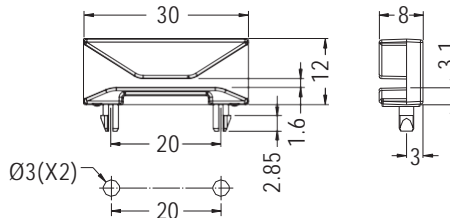

CARD GUIDE

- ◆ MATERIAL: NYLON 66 (UL)
- ◆ FLAME CLASS: 94V-2/94V-0
- ◆ COLOR: NATURAL/BLACK
- ◆ UNIT: mm

MOUNTING HOLES
 CHASSIS THICKNESS: T

PARTNO	T	PACKAGE
CGLC-120	1.6~1.8	200
CGLC-120S	1.0	

CARD GUIDE

- ◆ MATERIAL: NYLON 66 (UL)
- ◆ FLAME CLASS: 94V-2/94V-0
- ◆ COLOR: NATURAL/BLACK
- ◆ UNIT: mm

MOUNTING HOLES
 THICKNESS 1.2~2.3

PARTNO	PACKAGE
CGLC-153	250

CARD GUIDE

- ◆ MATERIAL: ABS (UL)
- ◆ FLAME CLASS: 94HB/94V-0
- ◆ COLOR: BLACK
- ◆ UNIT: mm

MOUNTING HOLES
 CHASSIS THICKNESS 1.6

PARTNO	PACKAGE
CG-30	500