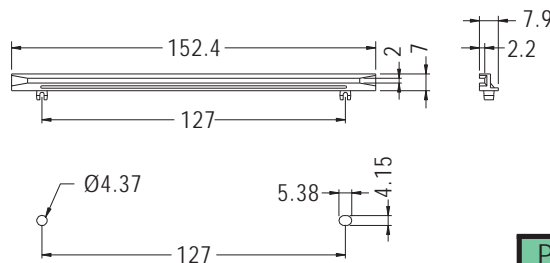

CARD GUIDE

- ◆ MATERIAL: NYLON 66 (UL)
- ◆ FLAME CLASS: 94V-2/94V-0
- ◆ COLOR: NATURAL/BLACK
- ◆ UNIT: mm

MOUNTING HOLES
 CHASSIS THICKNESS: T

PARTNO	T	PACKAGE
CGLC-120	1.6~1.8	200
CGLC-120S	1.0	

CARD GUIDE

- ◆ MATERIAL: NYLON 66 (UL)
- ◆ FLAME CLASS: 94V-2/94V-0
- ◆ COLOR: NATURAL/BLACK
- ◆ UNIT: mm

MOUNTING HOLES
 THICKNESS 1.2~2.3

PARTNO	PACKAGE
CGLC-153	250

CARD GUIDE

- ◆ MATERIAL: ABS (UL)
- ◆ FLAME CLASS: 94HB/94V-0
- ◆ COLOR: BLACK
- ◆ UNIT: mm

MOUNTING HOLES
 CHASSIS THICKNESS 1.6

PARTNO	PACKAGE
CG-30	500