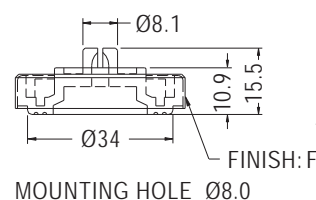

GOLD PLATED FOOT

- FOOT MATERIAL:PE
- PIN MATERIAL:PP
- METAL MATERIAL:AL
- COLOR:BLACK
- UNIT:mm

PART NO	F
RAFF-40	GOLD PLATED
RAFF-40(S)	SILVER PLATED
RAFF-40(B)	BLACK PLATED