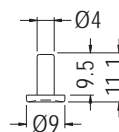

GOLD PLATED FOOT

- FOOT MATERIAL:PE
- PIN MATERIAL:PP
- METAL MATERIAL:AL
- COLOR:BLACK
- UNIT:mm

PART NO	F
RAFF-40	GOLD PLATED
RAFF-40(S)	SILVER PLATED
RAFF-40(B)	BLACK PLATED