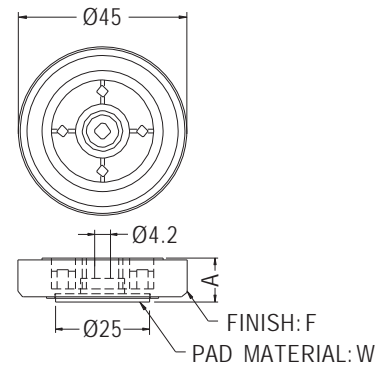

# GOLD PLATED FOOT

- ◆ HOUSING MATERIAL:ABS
- ◆ METAL MATERIAL:AL
- ◆ COLOR:BLACK
- ◆ UNIT:mm

PART NO	A	F	W
RA-45S-1	12.5	SILVER PLATED	EVA
RA-45-1(RU)	11.5	GOLD PLATED	RUBBER
RA45S-1(RU)		SILVER PLATED	

PART NO	A	F	W
RA-45	15.0	GOLD PLATED	EVA
RA-45(S)			
RA-45(RUS)	14.0	SILVER PLATED	RUBBER
RA-45S(RU)	14.1		RUBBER
RA-45S(I)			SILICON RUBBER

PART NO	A	F	W
RA-45S-3	12.5	SILVER PLATED	EVA