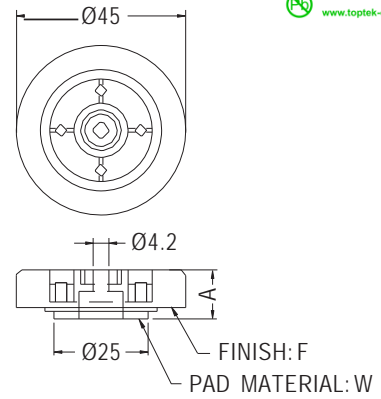

# GOLD PLATED FOOT

- ◆ HOUSING MATERIAL:ABS
- ◆ METAL MATERIAL:AL
- ◆ COLOR:BLACK
- ◆ UNIT:mm

PART NO	A	F	W
RA-45S-1	12.5	SILVER PLATED	EVA
RA-45-1(RU)	11.5	GOLD PLATED	RUBBER
RA45S-1(RU)		SILVER PLATED	

PART NO	A	F	W
RA-45	15.0	GOLD PLATED	EVA
RA-45(S)			
RA-45(RUS)	14.0	SILVER PLATED	RUBBER
RA-45S(RU)	14.1		RUBBER
RA-45S(I)			SILICON RUBBER

PART NO	A	F	W
RA-45S-3	12.5	SILVER PLATED	EVA

# GOLD PLATED FOOT

- ◆ FOOT MATERIAL:PE
- ◆ PIN MATERIAL:PP
- ◆ METAL MATERIAL:AL
- ◆ COLOR:BLACK
- ◆ UNIT:mm

PART NO	F
RAFF-40	GOLD PLATED
RAFF-40(S)	SILVER PLATED
RAFF-40(B)	BLACK PLATED