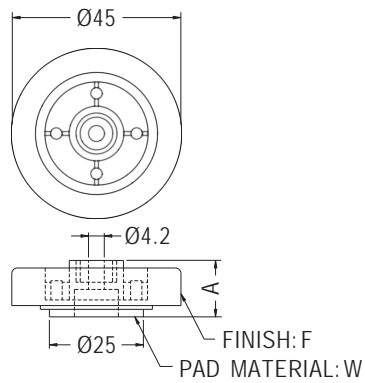

# GOLD PLATED FOOT

- ◆ HOUSING MATERIAL:ABS
- ◆ METAL MATERIAL:AL
- ◆ COLOR:BLACK
- ◆ UNIT:mm

PART NO	A	F	W
RA-45S-1	12.5	SILVER PLATED	EVA
RA-45-1(RU)	11.5	GOLD PLATED	RUBBER
RA45S-1(RU)		SILVER PLATED	

PART NO	A	F	W
RA-45	15.0	GOLD PLATED	EVA
RA-45(S)			
RA-45(RUS)	14.0	SILVER PLATED	RUBBER
RA-45S(RU)	14.1		RUBBER
RA-45S(I)			SILICON RUBBER

PART NO	A	F	W
RA-45S-3	12.5	SILVER PLATED	EVA

# GOLD PLATED FOOT

- ◆ FOOT MATERIAL:PE
- ◆ PIN MATERIAL:PP
- ◆ METAL MATERIAL:AL
- ◆ COLOR:BLACK
- ◆ UNIT:mm

PART NO	F
RAFF-40	GOLD PLATED
RAFF-40(S)	SILVER PLATED
RAFF-40(B)	BLACK PLATED