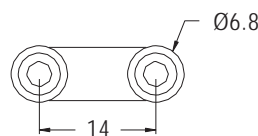

PLASTIC FOOT

- ◆ MATERIAL:TPR
- ◆ COLOR:BLACK
- ◆ UNIT:mm

MOUNTING HOLE Ø5.6
 THICKNESS 2.0

PART NO	PACKAGE
TNFF-1	1000

PLASTIC FOOT

- ◆ MATERIAL:TPR
- ◆ COLOR:BLACK/GRAY
- ◆ UNIT:mm

MOUNTING HOLE Ø5.6
 CHASSIS THICKNESS 1.0-1.2

PART NO	PACKAGE
TNFF-2	1000

PLASTIC FOOT

- ◆ MATERIAL:TPR
- ◆ COLOR:BLACK
- ◆ UNIT:mm

MOUNTING HOLE Ø5.0

PART NO	PACKAGE
TNFF-3	1000

MOUNTING HOLE Ø5.0

PART NO	PACKAGE
TNFF-4	1000