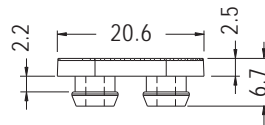

PLASTIC FOOT

- ◆ MATERIAL:TPR
- ◆ COLOR:BLACK
- ◆ UNIT:mm

MOUNTING HOLE Ø5.6
 THICKNESS 2.0

PART NO	PACKAGE
TNFF-1	1000

PLASTIC FOOT

- ◆ MATERIAL:TPR
- ◆ COLOR:BLACK/GRAY
- ◆ UNIT:mm

MOUNTING HOLE Ø5.6
 CHASSIS THICKNESS 1.0-1.2

PART NO	PACKAGE
TNFF-2	1000

PLASTIC FOOT

- ◆ MATERIAL:TPR
- ◆ COLOR:BLACK
- ◆ UNIT:mm

MOUNTING HOLE Ø5.0

PART NO	PACKAGE
TNFF-3	1000

MOUNTING HOLE Ø5.0

PART NO	PACKAGE
TNFF-4	1000