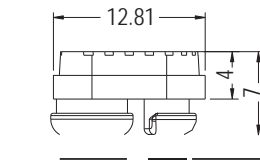

PLASTIC FOOT

- ◆ MATERIAL:TPR
- ◆ COLOR:BLACK
- ◆ UNIT:mm

MOUNTING HOLE Ø5.6
 THICKNESS 2.0

PART NO	PACKAGE
TNFF-1	1000

PLASTIC FOOT

- ◆ MATERIAL:TPR
- ◆ COLOR:BLACK/GRAY
- ◆ UNIT:mm

MOUNTING HOLE Ø5.6
 CHASSIS THICKNESS 1.0-1.2

PART NO	PACKAGE
TNFF-2	1000

PLASTIC FOOT

- ◆ MATERIAL:TPR
- ◆ COLOR:BLACK
- ◆ UNIT:mm

MOUNTING HOLE Ø5.0

PART NO	PACKAGE
TNFF-3	1000

MOUNTING HOLE Ø5.0

PART NO	PACKAGE
TNFF-4	1000