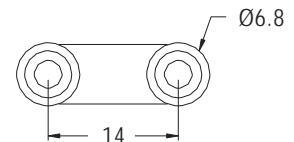

PART NO	PACKAGE
TNFF-2	1000

PLASTIC FOOT

- ◆ MATERIAL:TPR
- ◆ COLOR:BLACK
- ◆ UNIT:mm

MOUNTING HOLE Ø5.0

PART NO	PACKAGE
TNFF-3	1000

MOUNTING HOLE Ø5.0

PART NO	PACKAGE
TNFF-4	1000