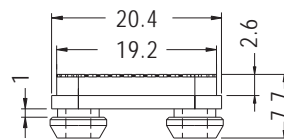

PLASTIC FOOT

- ◆ MATERIAL:TPR
- ◆ COLOR:BLACK
- ◆ UNIT:mm

MOUNTING HOLE Ø5.6
 THICKNESS 2.0

PART NO	PACKAGE
TNFF-1	1000

PLASTIC FOOT

- ◆ MATERIAL:TPR
- ◆ COLOR:BLACK/GRAY
- ◆ UNIT:mm

MOUNTING HOLE Ø5.6
 CHASSIS THICKNESS 1.0-1.2

PART NO	PACKAGE
TNFF-2	1000

PLASTIC FOOT

- ◆ MATERIAL:TPR
- ◆ COLOR:BLACK
- ◆ UNIT:mm

MOUNTING HOLE Ø5.0

PART NO	PACKAGE
TNFF-3	1000

MOUNTING HOLE Ø5.0

PART NO	PACKAGE
TNFF-4	1000