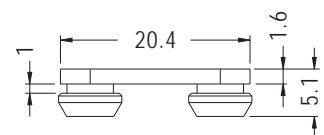

PART NO	PACKAGE
TNFF-2	1000

PLASTIC FOOT

- ◆ MATERIAL:TPR
- ◆ COLOR:BLACK
- ◆ UNIT:mm

MOUNTING HOLE Ø5.0

PART NO	PACKAGE
TNFF-3	1000

MOUNTING HOLE Ø5.0

PART NO	PACKAGE
TNFF-4	1000