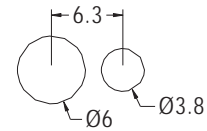

PLASTIC FOOT

- ◆ MATERIAL:TPR
- ◆ COLOR:BLACK
- ◆ UNIT:mm

MOUNTING HOLE Ø5.6
 THICKNESS 2.0

PART NO	PACKAGE
TNFF-1	1000

PLASTIC FOOT

- ◆ MATERIAL:TPR
- ◆ COLOR:BLACK/GRAY
- ◆ UNIT:mm

MOUNTING HOLE Ø5.6
 CHASSIS THICKNESS 1.0-1.2

PART NO	PACKAGE
TNFF-2	1000

PLASTIC FOOT

- ◆ MATERIAL:TPR
- ◆ COLOR:BLACK
- ◆ UNIT:mm

MOUNTING HOLE Ø5.0

PART NO	PACKAGE
TNFF-3	1000

MOUNTING HOLE Ø5.0

PART NO	PACKAGE
TNFF-4	1000