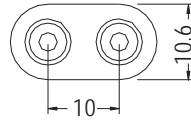

PLASTIC FOOT

- ◆ MATERIAL:TPR
- ◆ COLOR:BLACK
- ◆ UNIT:mm

MOUNTING HOLE Ø5.6
 THICKNESS 2.0

PART NO	PACKAGE
TNFF-1	1000

PLASTIC FOOT

- ◆ MATERIAL:TPR
- ◆ COLOR:BLACK/GRAY
- ◆ UNIT:mm

MOUNTING HOLE Ø5.6
 CHASSIS THICKNESS 1.0-1.2

PART NO	PACKAGE
TNFF-2	1000

PLASTIC FOOT

- ◆ MATERIAL:TPR
- ◆ COLOR:BLACK
- ◆ UNIT:mm

MOUNTING HOLE Ø5.0

PART NO	PACKAGE
TNFF-3	1000

MOUNTING HOLE Ø5.0

PART NO	PACKAGE
TNFF-4	1000