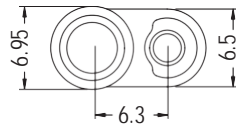

PLASTIC FOOT

- ◆ MATERIAL:TPR
- ◆ COLOR:BLACK
- ◆ UNIT:mm

MOUNTING HOLE Ø5.6
 THICKNESS 2.0

PART NO	PACKAGE
TNFF-1	1000

PLASTIC FOOT

- ◆ MATERIAL:TPR
- ◆ COLOR:BLACK/GRAY
- ◆ UNIT:mm

MOUNTING HOLE Ø5.6
 CHASSIS THICKNESS 1.0-1.2

PART NO	PACKAGE
TNFF-2	1000

PLASTIC FOOT

- ◆ MATERIAL:TPR
- ◆ COLOR:BLACK
- ◆ UNIT:mm

MOUNTING HOLE Ø5.0

PART NO	PACKAGE
TNFF-3	1000

MOUNTING HOLE Ø5.0

PART NO	PACKAGE
TNFF-4	1000