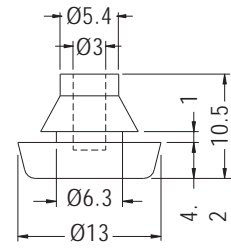

SILICON RUBBER FOOT

- ◆ MATERIAL: SILICON RUBBER
- ◆ COLOR: BLACK/GRAY
- ◆ UNIT: mm

MOUNTING HOLE $\varnothing 4.2$

PART NO	PACKAGE
TF-0411	1000

MOUNTING HOLE $\varnothing 3.5$

PART NO	PACKAGE
TF-546	1000

RUBBER FOOT

- ◆ MATERIAL: RUBBER
- ◆ COLOR: BLACK
- ◆ UNIT: mm

MOUNTING HOLE $\varnothing 5.2$

PART NO	PACKAGE
TNF-1	1000

MOUNTING HOLE $\varnothing 8.2$

PART NO	PACKAGE
TNF-2	1000

MOUNTING HOLE $\varnothing 6.35$

PART NO	PACKAGE
TNF-3	1000

- ◆ MATERIAL: SILICON RUBBER (UL)
- ◆ FLAME CLASS: 94HB/94V-0
- ◆ COLOR: BLACK/WHITE
- ◆ UNIT: mm

MOUNTING HOLE $\varnothing 4.5\text{-}\varnothing 5.0$

PART NO	PACKAGE
TNF-7	2000

MOUNTING HOLE $\varnothing 6.3$