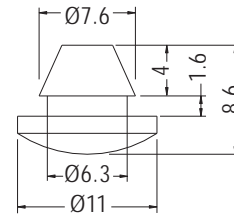

MOUNTING HOLE $\varnothing 6.5$

PART NO	PACKAGE
TNF-6	2000