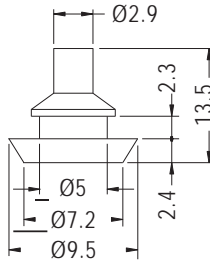

SILICON RUBBER FOOT

- ◆ MATERIAL: SILICON RUBBER
- ◆ COLOR: BLACK/GRAY
- ◆ UNIT: mm

MOUNTING HOLE $\varnothing 4.2$

PART NO	PACKAGE
TF-0411	1000

MOUNTING HOLE $\varnothing 3.5$

PART NO	PACKAGE
TF-546	1000

RUBBER FOOT

- ◆ MATERIAL: RUBBER
- ◆ COLOR: BLACK
- ◆ UNIT: mm

MOUNTING HOLE $\varnothing 5.2$

PART NO	PACKAGE
TNF-1	1000

MOUNTING HOLE $\varnothing 8.2$

PART NO	PACKAGE
TNF-2	1000

MOUNTING HOLE $\varnothing 6.35$

PART NO	PACKAGE
TNF-3	1000

- ◆ MATERIAL: SILICON RUBBER (UL)
- ◆ FLAME CLASS: 94HB/94V-0
- ◆ COLOR: BLACK/WHITE
- ◆ UNIT: mm

MOUNTING HOLE $\varnothing 4.5\text{-}\varnothing 5.0$

PART NO	PACKAGE
TNF-7	2000

MOUNTING HOLE $\varnothing 6.3$