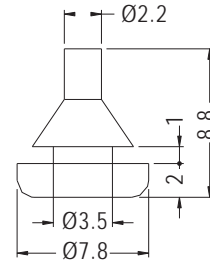

SILICON RUBBER FOOT

- ◆ MATERIAL: SILICON RUBBER
- ◆ COLOR: BLACK/GRAY
- ◆ UNIT: mm

MOUNTING HOLE $\varnothing 4.2$

PART NO	PACKAGE
TF-0411	1000

MOUNTING HOLE $\varnothing 3.5$

PART NO	PACKAGE
TF-546	1000

RUBBER FOOT

- ◆ MATERIAL: RUBBER
- ◆ COLOR: BLACK
- ◆ UNIT: mm

MOUNTING HOLE $\varnothing 5.2$

PART NO	PACKAGE
TNF-1	1000

MOUNTING HOLE $\varnothing 8.2$

PART NO	PACKAGE
TNF-2	1000

MOUNTING HOLE $\varnothing 6.35$

PART NO	PACKAGE
TNF-3	1000

- ◆ MATERIAL: SILICON RUBBER (UL)
- ◆ FLAME CLASS: 94HB/94V-0
- ◆ COLOR: BLACK/WHITE
- ◆ UNIT: mm

MOUNTING HOLE $\varnothing 4.5\text{-}\varnothing 5.0$

PART NO	PACKAGE
TNF-7	2000

MOUNTING HOLE $\varnothing 6.3$