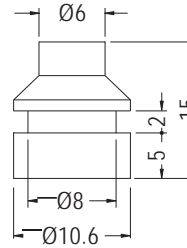

SILICON RUBBER FOOT

- ◆ MATERIAL: SILICON RUBBER
- ◆ COLOR: BLACK/GRAY
- ◆ UNIT: mm

MOUNTING HOLE $\varnothing 4.2$

PART NO	PACKAGE
TF-0411	1000

MOUNTING HOLE $\varnothing 3.5$

PART NO	PACKAGE
TF-546	1000

RUBBER FOOT

- ◆ MATERIAL: RUBBER
- ◆ COLOR: BLACK
- ◆ UNIT: mm

MOUNTING HOLE $\varnothing 5.2$

PART NO	PACKAGE
TNF-1	1000

MOUNTING HOLE $\varnothing 8.2$

PART NO	PACKAGE
TNF-2	1000

MOUNTING HOLE $\varnothing 6.35$

PART NO	PACKAGE
TNF-3	1000

- ◆ MATERIAL: SILICON RUBBER (UL)
- ◆ FLAME CLASS: 94HB/94V-0
- ◆ COLOR: BLACK/WHITE
- ◆ UNIT: mm

MOUNTING HOLE $\varnothing 4.5\text{-}\varnothing 5.0$

PART NO	PACKAGE
TNF-7	2000

MOUNTING HOLE $\varnothing 6.3$