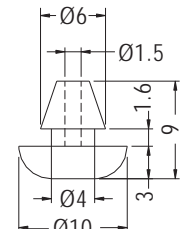

- ◆ MATERIAL: NEOPRENE

MOUNTING HOLE $\varnothing 4.2$

PART NO	PACKAGE
TNF-5	1000

MOUNTING HOLE $\varnothing 6.5$

PART NO	PACKAGE
TNF-6	2000

MOUNTING HOLE $\varnothing 4.0$

PART NO	PACKAGE
TNF-41	1000

SILICON RUBBER FOOT

- ◆ MATERIAL: SILICON RUBBER (UL)
- ◆ FLAME CLASS: 94HB/94V-0
- ◆ COLOR: BLACK/WHITE
- ◆ UNIT: mm

MOUNTING HOLE $\varnothing 4.5\text{-}\varnothing 5.0$

PART NO	PACKAGE
TNF-7	2000

MOUNTING HOLE $\varnothing 6.3$