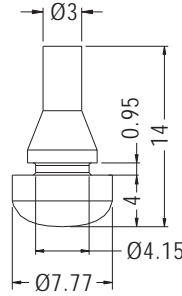

SILICON RUBBER FOOT

- ◆ MATERIAL: SILICON RUBBER
- ◆ COLOR: BLACK/GRAY
- ◆ UNIT: mm

MOUNTING HOLE $\varnothing 4.2$

PART NO	PACKAGE
TF-0411	1000

MOUNTING HOLE $\varnothing 3.5$

PART NO	PACKAGE
TF-546	1000

RUBBER FOOT

- ◆ MATERIAL: RUBBER
- ◆ COLOR: BLACK
- ◆ UNIT: mm

MOUNTING HOLE $\varnothing 5.2$

PART NO	PACKAGE
TNF-1	1000

MOUNTING HOLE $\varnothing 8.2$

PART NO	PACKAGE
TNF-2	1000

MOUNTING HOLE $\varnothing 6.35$

PART NO	PACKAGE
TNF-3	1000

- ◆ MATERIAL: SILICON RUBBER (UL)
- ◆ FLAME CLASS: 94HB/94V-0
- ◆ COLOR: BLACK/WHITE
- ◆ UNIT: mm

MOUNTING HOLE $\varnothing 4.5\text{-}\varnothing 5.0$

PART NO	PACKAGE
TNF-7	2000

MOUNTING HOLE $\varnothing 6.3$