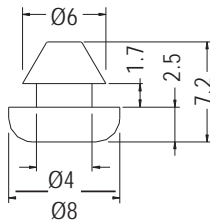

MOUNTING HOLE $\varnothing 4.2$

PART NO	PACKAGE
TNF-5	1000