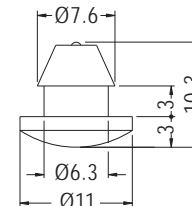

- ◆ MATERIAL: NEOPRENE

MOUNTING HOLE $\varnothing 4.2$

PART NO	PACKAGE
TNF-5	1000

MOUNTING HOLE $\varnothing 6.5$

PART NO	PACKAGE
TNF-6	2000

MOUNTING HOLE $\varnothing 4.0$

PART NO	PACKAGE
TNF-41	1000

SILICON RUBBER FOOT

- ◆ MATERIAL: SILICON RUBBER (UL)
- ◆ FLAME CLASS: 94HB/94V-0
- ◆ COLOR: BLACK/WHITE
- ◆ UNIT: mm

MOUNTING HOLE $\varnothing 4.5\text{-}\varnothing 5.0$

PART NO	PACKAGE
TNF-7	2000

MOUNTING HOLE $\varnothing 6.3$