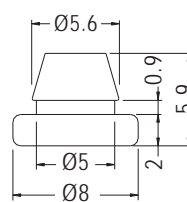

- ◆ MATERIAL: RUBBER
- ◆ COLOR: BLACK
- ◆ UNIT: mm

MOUNTING HOLE $\varnothing 5.2$

PART NO	PACKAGE
TNF-1	1000

MOUNTING HOLE $\varnothing 8.2$

PART NO	PACKAGE
TNF-2	1000

MOUNTING HOLE $\varnothing 6.35$

PART NO	PACKAGE
TNF-3	1000

- ◆ MATERIAL: NEOPRENE

MOUNTING HOLE $\varnothing 4.2$

PART NO	PACKAGE
TNF-5	1000

MOUNTING HOLE $\varnothing 6.5$

PART NO	PACKAGE
TNF-6	2000

MOUNTING HOLE $\varnothing 4.0$

PART NO	PACKAGE
TNF-41	1000

SILICON RUBBER FOOT

- ◆ MATERIAL: SILICON RUBBER (UL)
- ◆ FLAME CLASS: 94HB/94V-0
- ◆ COLOR: BLACK/WHITE
- ◆ UNIT: mm

MOUNTING HOLE $\varnothing 4.5\text{-}\varnothing 5.0$

PART NO	PACKAGE
TNF-7	2000

MOUNTING HOLE $\varnothing 6.3$