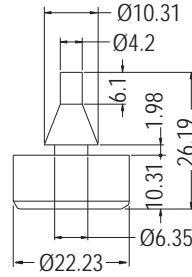

# RUBBER FOOT

- ◆ MATERIAL:NEOPRENE
- ◆ COLOR:BLACK
- ◆ UNIT:mm

MOUNTING HOLE Ø8.0  
 THICKNESS 2.0 MAX.

PART NO	PACKAGE
TNF-15	500

# RUBBER FOOT

- ◆ MATERIAL:RUBBER
- ◆ COLOR:BLACK
- ◆ UNIT:mm

MOUNTING HOLE Ø8.3~Ø8.5

PART NO	A	PACKAGE
TNF-9	9.0	2000
TNF-19	6.5	

# RUBBER FOOT

- ◆ MATERIAL:RUBBER
- ◆ COLOR:BLACK
- ◆ UNIT:mm

MOUNTING HOLE Ø3.5

PART NO	PACKAGE
TF-283	1000