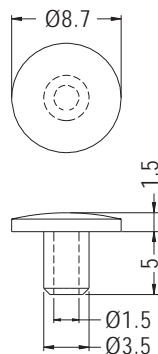

# RUBBER FOOT

- ◆ MATERIAL:NEOPRENE
- ◆ COLOR:BLACK
- ◆ UNIT:mm

MOUNTING HOLE Ø8.0  
 THICKNESS 2.0 MAX.

PART NO	PACKAGE
TNF-15	500

# RUBBER FOOT

- ◆ MATERIAL:RUBBER
- ◆ COLOR:BLACK
- ◆ UNIT:mm

MOUNTING HOLE Ø8.3~Ø8.5

PART NO	A	PACKAGE
TNF-9	9.0	2000
TNF-19	6.5	

# RUBBER FOOT

- ◆ MATERIAL:RUBBER
- ◆ COLOR:BLACK
- ◆ UNIT:mm

MOUNTING HOLE Ø3.5

PART NO	PACKAGE
TF-283	1000