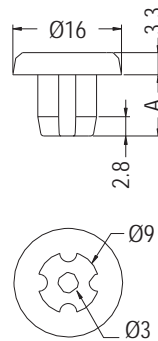

# RUBBER FOOT

- ◆ MATERIAL:NEOPRENE
- ◆ COLOR:BLACK
- ◆ UNIT:mm

MOUNTING HOLE Ø8.0  
 THICKNESS 2.0 MAX.

PART NO	PACKAGE
TNF-15	500

# RUBBER FOOT

- ◆ MATERIAL:RUBBER
- ◆ COLOR:BLACK
- ◆ UNIT:mm

MOUNTING HOLE Ø8.3~Ø8.5

PART NO	A	PACKAGE
TNF-9	9.0	2000
TNF-19	6.5	

# RUBBER FOOT

- ◆ MATERIAL:RUBBER
- ◆ COLOR:BLACK
- ◆ UNIT:mm

MOUNTING HOLE Ø3.5

PART NO	PACKAGE
TF-283	1000