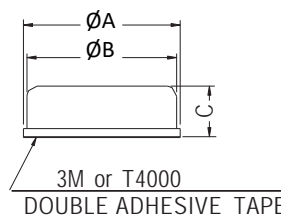

RUBBER FOOT

- ◆ MATERIAL:RUBBER
- ◆ COLOR:BLACK/WHITE/COMPUTER/GRAY/TRANSPARENT
- ◆ UNIT:mm

| PARTNO | A | B | C |
|------------|------|-----|-----|
| RF-004 | 9.9 | 3.8 | 2.8 |
| RF14-5A | 14.0 | 5.0 | 3.9 |
| RF27-7AC-1 | 27.8 | 7.4 | 3.3 |

RUBBER FOOT

- ◆ MATERIAL:RUBBER
- ◆ COLOR:BLACK
- ◆ UNIT:mm

| PARTNO |
|---------|
| RF18-5A |

RUBBER FOOT

- ◆ MATERIAL:RUBBER/SILICON RUBBER
- ◆ COLOR:BLACK
- ◆ UNIT:mm

| PART NO | A | B | C |
|-------------|-------|-------|------|
| ★ RF5.8-4AI | 5.8 | 5.5 | 4.0 |
| RF8-3.5 | 8.0 | 8.2 | 3.5 |
| RF8.2-5 | 8.2 | 7.6 | 5.0 |
| RF9-3.5 | 9.0 | 8.2 | 3.5 |
| RF9.7-4.2A | 9.7 | 9.3 | 4.2 |
| RF15.5-5A | 15.4 | 14.8 | 5.1 |
| RF19-4A7 | 19.05 | 18.05 | 4.06 |
| RF22.8-5 | 22.8 | 22.4 | 5.0 |
| RF22-8.8 | 22.0 | 21.0 | 8.8 |
| RF22-5 | 22.0 | 21.0 | 5.0 |