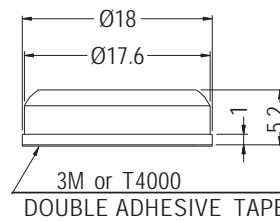

RUBBER FOOT

- ◆ MATERIAL:RUBBER
- ◆ COLOR:BLACK/WHITE/COMPUTER/GRAY/TRANSPARENT
- ◆ UNIT:mm

| PARTNO | A | B | C |
|------------|------|-----|-----|
| RF-004 | 9.9 | 3.8 | 2.8 |
| RF14-5A | 14.0 | 5.0 | 3.9 |
| RF27-7AC-1 | 27.8 | 7.4 | 3.3 |

RUBBER FOOT

- ◆ MATERIAL:RUBBER
- ◆ COLOR:BLACK
- ◆ UNIT:mm

| PARTNO |
|---------|
| RF18-5A |

RUBBER FOOT

- ◆ MATERIAL:RUBBER/SILICON RUBBER
- ◆ COLOR:BLACK
- ◆ UNIT:mm

| PART NO | A | B | C |
|-------------|-------|-------|------|
| ★ RF5.8-4AI | 5.8 | 5.5 | 4.0 |
| RF8-3.5 | 8.0 | 8.2 | 3.5 |
| RF8.2-5 | 8.2 | 7.6 | 5.0 |
| RF9-3.5 | 9.0 | 8.2 | 3.5 |
| RF9.7-4.2A | 9.7 | 9.3 | 4.2 |
| RF15.5-5A | 15.4 | 14.8 | 5.1 |
| RF19-4A7 | 19.05 | 18.05 | 4.06 |
| RF22.8-5 | 22.8 | 22.4 | 5.0 |
| RF22-8.8 | 22.0 | 21.0 | 8.8 |
| RF22-5 | 22.0 | 21.0 | 5.0 |