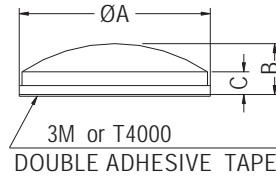

RUBBER FOOT

- ◆ MATERIAL:RUBBER
- ◆ COLOR:BLACK/WHITE/COMPUTER/GRAY/TRANSPARENT
- ◆ UNIT:mm

| PARTNO | A | B | C |
|------------|------|-----|-----|
| RF-004 | 9.9 | 3.8 | 2.8 |
| RF14-5A | 14.0 | 5.0 | 3.9 |
| RF27-7AC-1 | 27.8 | 7.4 | 3.3 |

RUBBER FOOT

- ◆ MATERIAL:RUBBER
- ◆ COLOR:BLACK
- ◆ UNIT:mm

| PARTNO |
|---------|
| RF18-5A |

RUBBER FOOT

- ◆ MATERIAL:RUBBER/SILICON RUBBER
- ◆ COLOR:BLACK
- ◆ UNIT:mm

| PART NO | A | B | C |
|-------------|-------|-------|------|
| ★ RF5.8-4AI | 5.8 | 5.5 | 4.0 |
| RF8-3.5 | 8.0 | 8.2 | 3.5 |
| RF8.2-5 | 8.2 | 7.6 | 5.0 |
| RF9-3.5 | 9.0 | 8.2 | 3.5 |
| RF9.7-4.2A | 9.7 | 9.3 | 4.2 |
| RF15.5-5A | 15.4 | 14.8 | 5.1 |
| RF19-4A7 | 19.05 | 18.05 | 4.06 |
| RF22.8-5 | 22.8 | 22.4 | 5.0 |
| RF22-8.8 | 22.0 | 21.0 | 8.8 |
| RF22-5 | 22.0 | 21.0 | 5.0 |