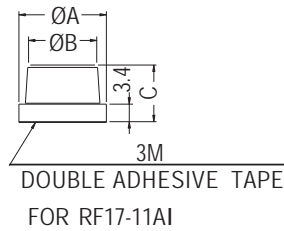

RUBBER FOOT

- ◆ MATERIAL: RUBBER
- ◆ COLOR: BLACK/GRAY/COMPUTER
- ◆ UNIT: mm
- ◆ OTHER MATERIALS AVAILABLE: EPDM, SILICON,

PARTNO	A	B	C
RF-011	11.0	10.5	5.0
RF11-3.2A	11.3	10.7	3.2
RF12-27A	11.7	10.6	2.85
RF-039	11.9	11.2	6.4
RF-015	12.0	11.2	5.1
RF-019	12.0	9.5	4.0
RF-019A	12.7	10.0	3.8
RF-032	12.7	11.5	4.0
RF-005	13.0	11.4	5.0
RF-012	13.0	12.2	4.5
RF15-11A	15.0	13.5	11.0
★ RF17-11AI	17.0	13.25	11.0
RF-007	19.0	17.0	7.2
RF-020	19.0	15.8	4.2
RF20-5	19.8	18.0	5.0
RF-008	20.0	19.0	6.0
RF24-8	24.0	20.0	8.0

PART NO	A	B	C
RF6-5	6.0	5.0	5.0
RF7-3.2AI	6.6	7.0	3.2
RF-1094AI	10.0	9.0	9.4
RF-003	10.0	9.5	4.2
RF-030	10.0	9.5	8.0
RF-1055I	10.0	9.7	5.5
RF-009	10.8	10.2	3.0
RF11-5	11.0	9.6	5.0

RUBBER FOOT

- ◆ MATERIAL: RUBBER
- ◆ COLOR: BLACK/GRAY/COMPUTER/TRANSPARENT
- ◆ UNIT: mm
- ◆ OTHER MATERIALS AVAILABLE: EPDM, SILICON,

PARTNO	A	B	C
RF-002	10.0	2.8	1.0
RF8-2A	8.0	2.0	1.0
RF8-2.6A	8.0	2.6	1.1
★ RF21.6-11A	21.6	11.0	1.0

RUBBER FOOT

- ◆ MATERIAL: RUBBER
- ◆ COLOR: BLACK/GRAY/WHITE
- ◆ UNIT: mm
- ◆ OTHER MATERIALS AVAILABLE: EPDM, SILICON,