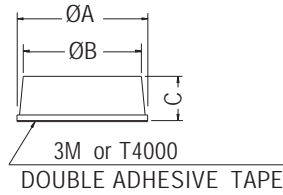

RUBBER FOOT

- ◆ MATERIAL: RUBBER
- ◆ COLOR: BLACK/GRAY/COMPUTER
- ◆ UNIT: mm
- ◆ OTHER MATERIALS AVAILABLE: EPDM, SILICON,

PARTNO	A	B	C
RF-011	11.0	10.5	5.0
RF11-3.2A	11.3	10.7	3.2
RF12-27A	11.7	10.6	2.85
RF-039	11.9	11.2	6.4
RF-015	12.0	11.2	5.1
RF-019	12.0	9.5	4.0
RF-019A	12.7	10.0	3.8
RF-032	12.7	11.5	4.0
RF-005	13.0	11.4	5.0
RF-012	13.0	12.2	4.5
RF15-11A	15.0	13.5	11.0
★ RF17-11AI	17.0	13.25	11.0
RF-007	19.0	17.0	7.2
RF-020	19.0	15.8	4.2
RF20-5	19.8	18.0	5.0
RF-008	20.0	19.0	6.0
RF24-8	24.0	20.0	8.0

PART NO	A	B	C
RF6-5	6.0	5.0	5.0
RF7-3.2AI	6.6	7.0	3.2
RF-1094AI	10.0	9.0	9.4
RF-003	10.0	9.5	4.2
RF-030	10.0	9.5	8.0
RF-1055I	10.0	9.7	5.5
RF-009	10.8	10.2	3.0
RF11-5	11.0	9.6	5.0

RUBBER FOOT

- ◆ MATERIAL: RUBBER
- ◆ COLOR: BLACK/GRAY/COMPUTER/TRANSPARENT
- ◆ UNIT: mm
- ◆ OTHER MATERIALS AVAILABLE: EPDM, SILICON,

PARTNO	A	B	C
RF-002	10.0	2.8	1.0
RF8-2A	8.0	2.0	1.0
RF8-2.6A	8.0	2.6	1.1
★ RF21.6-11A	21.6	11.0	1.0

RUBBER FOOT

- ◆ MATERIAL: RUBBER
- ◆ COLOR: BLACK/GRAY/WHITE
- ◆ UNIT: mm
- ◆ OTHER MATERIALS AVAILABLE: EPDM, SILICON,