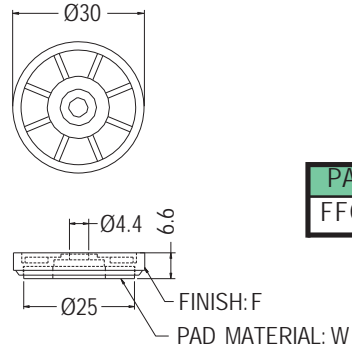

GOLD PLATED FOOT

- ◆ HOUSING MATERIAL:ABS
- ◆ COLOR:BLACK
- ◆ UNIT:mm

PARTNO	A	F	W
FFG-1	9.0	SILVERPLATED	EVA
FFG-1(RU)	8.0	SILVERPLATED	RUBBER
FFG-1G(RU)		GOLDPLATED	
FFG-1N		SILVERPLATED	

PARTNO
FFG-3

PART NO	F	W
FFG-30(S)	SILVERPLATED	EVA

GOLD PLATED FOOT

- ◆ HOUSING MATERIAL:ABS
- ◆ COLOR:BLACK
- ◆ UNIT:mm

PART NO	A	B	F	W
FFG-2A	10.8	35.5	GOLD PLATED	EVA
FFG-2A(RU)	10.2			RUBBER
FFG-2A(S)	11.0	35.0	SILVER PLATED	EVA
FFG-2AS(RU)	10.2	35.5		RUBBER

PART NO	A	F	W
FFG-3A	16.2	GOLD PLATED	EVA
FFG-3A(RU)	15.4		RUBBER
FFG-3A(S)	16.0	SILVERPLATED	EVA
FFG-3A(G)N		GOLDPLATED	
FFG-3AN	16.2		EVA
FFG-3AN(RU)	15.4		RUBBER

PART NO	F	W
FFG-2N		RUBBER
FFG-2(S)	SILVERPLATED	