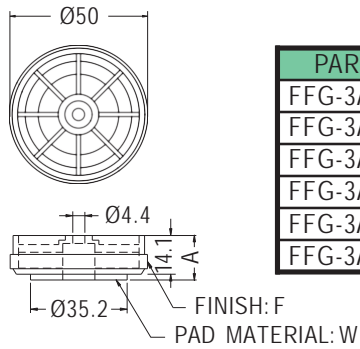

GOLD PLATED FOOT

- ◆ HOUSING MATERIAL:ABS
- ◆ COLOR:BLACK
- ◆ UNIT:mm

PARTNO	A	F	W
FFG-1	9.0	SILVERPLATED	EVA
FFG-1(RU)	8.0	SILVERPLATED	RUBBER
FFG-1G(RU)		GOLDPLATED	
FFG-1N		SILVERPLATED	

PARTNO
FFG-3

PART NO	F	W
FFG-30(S)	SILVERPLATED	EVA

GOLD PLATED FOOT

- ◆ HOUSING MATERIAL:ABS
- ◆ COLOR:BLACK
- ◆ UNIT:mm

PART NO	A	B	F	W
FFG-2A	10.8	35.5	GOLD PLATED	EVA
FFG-2A(RU)	10.2			RUBBER
FFG-2A(S)	11.0	35.0	SILVER PLATED	EVA
FFG-2AS(RU)	10.2	35.5		RUBBER

PART NO	A	F	W
FFG-3A	16.2	GOLD PLATED	EVA
FFG-3A(RU)	15.4		RUBBER
FFG-3A(S)	16.0	SILVERPLATED	EVA
FFG-3A(G)N		GOLDPLATED	
FFG-3AN	16.2		EVA
FFG-3AN(RU)	15.4		RUBBER

PART NO	F	W
FFG-2N		RUBBER
FFG-2(S)	SILVERPLATED	