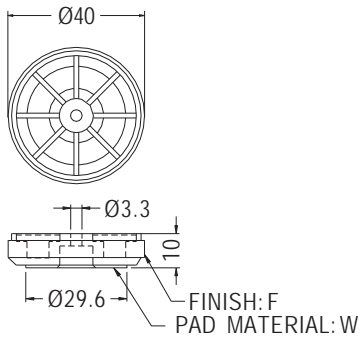

GOLD PLATED FOOT

- ◆ HOUSING MATERIAL:ABS
- ◆ COLOR:BLACK
- ◆ UNIT:mm

PARTNO	A	F	W
FFG-1	9.0	SILVERPLATED	EVA
FFG-1(RU)	8.0	SILVERPLATED	RUBBER
FFG-1G(RU)		GOLDPLATED	
FFG-1N		SILVERPLATED	

PARTNO
FFG-3

PART NO	F	W
FFG-30(S)	SILVERPLATED	EVA

GOLD PLATED FOOT

- ◆ HOUSING MATERIAL:ABS
- ◆ COLOR:BLACK
- ◆ UNIT:mm

PART NO	A	B	F	W
FFG-2A	10.8	35.5	GOLD PLATED	EVA
FFG-2A(RU)	10.2			RUBBER
FFG-2A(S)	11.0	35.0	SILVER PLATED	EVA
FFG-2AS(RU)	10.2	35.5		RUBBER