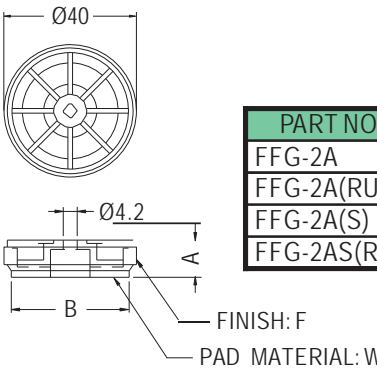

GOLD PLATED FOOT

- ◆ HOUSING MATERIAL:ABS
- ◆ COLOR:BLACK
- ◆ UNIT:mm

PARTNO	A	F	W
FFG-1	9.0	SILVERPLATED	EVA
FFG-1(RU)	8.0	SILVERPLATED	RUBBER
FFG-1G(RU)		GOLDPLATED	
FFG-1N		SILVERPLATED	

PARTNO
FFG-3

PART NO	F	W
FFG-30(S)	SILVERPLATED	EVA

GOLD PLATED FOOT

- ◆ HOUSING MATERIAL:ABS
- ◆ COLOR:BLACK
- ◆ UNIT:mm

PART NO	A	B	F	W
FFG-2A	10.8	35.5	GOLD PLATED	EVA
FFG-2A(RU)	10.2			RUBBER
FFG-2A(S)	11.0	35.0	SILVER PLATED	EVA
FFG-2AS(RU)	10.2	35.5		RUBBER