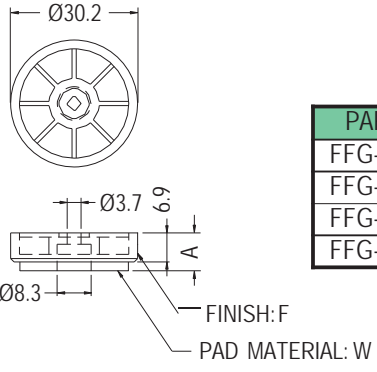

GOLD PLATED FOOT

- ◆ HOUSING MATERIAL:ABS
- ◆ COLOR:BLACK
- ◆ UNIT:mm

PARTNO	A	F	W
FFG-1	9.0	SILVERPLATED	EVA
FFG-1(RU)	8.0	SILVERPLATED	RUBBER
FFG-1G(RU)		GOLDPLATED	
FFG-1N		SILVERPLATED	

PARTNO
FFG-3

PART NO	F	W
FFG-30(S)	SILVERPLATED	EVA

GOLD PLATED FOOT

- ◆ HOUSING MATERIAL:ABS
- ◆ COLOR:BLACK
- ◆ UNIT:mm

PART NO	A	B	F	W
FFG-2A	10.8	35.5	GOLD PLATED	EVA
FFG-2A(RU)	10.2			RUBBER
FFG-2A(S)	11.0	35.0	SILVER PLATED	EVA
FFG-2AS(RU)	10.2	35.5		RUBBER

PART NO	A	F	W
FFG-3A	16.2	GOLD PLATED	EVA
FFG-3A(RU)	15.4		RUBBER
FFG-3A(S)	16.0	SILVERPLATED	EVA
FFG-3A(G)N		GOLDPLATED	
FFG-3AN	16.2		EVA
FFG-3AN(RU)	15.4		RUBBER

PART NO	F	W
FFG-2N		RUBBER
FFG-2(S)	SILVERPLATED	