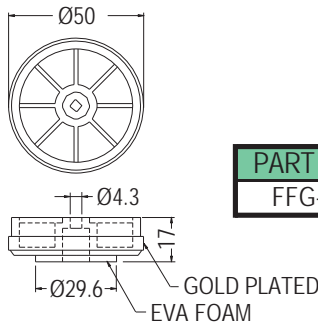

GOLD PLATED FOOT

- ◆ HOUSING MATERIAL:ABS
- ◆ COLOR:BLACK
- ◆ UNIT:mm

PARTNO	A	F	W
FFG-1	9.0	SILVERPLATED	EVA
FFG-1(RU)	8.0	SILVERPLATED	RUBBER
FFG-1G(RU)		GOLDPLATED	
FFG-1N		SILVERPLATED	

PARTNO
FFG-3

PART NO	F	W
FFG-30(S)	SILVERPLATED	EVA

GOLD PLATED FOOT

- ◆ HOUSING MATERIAL:ABS
- ◆ COLOR:BLACK
- ◆ UNIT:mm

PART NO	A	B	F	W
FFG-2A	10.8	35.5	GOLD PLATED	EVA
FFG-2A(RU)	10.2			RUBBER
FFG-2A(S)	11.0	35.0	SILVER PLATED	EVA
FFG-2AS(RU)	10.2	35.5		RUBBER

PART NO	A	F	W
FFG-3A	16.2	GOLD PLATED	EVA
FFG-3A(RU)	15.4		RUBBER
FFG-3A(S)	16.0	SILVERPLATED	EVA
FFG-3A(G)N		GOLDPLATED	
FFG-3AN	16.2		EVA
FFG-3AN(RU)	15.4		RUBBER

PART NO	F	W
FFG-2N		RUBBER
FFG-2(S)	SILVERPLATED	