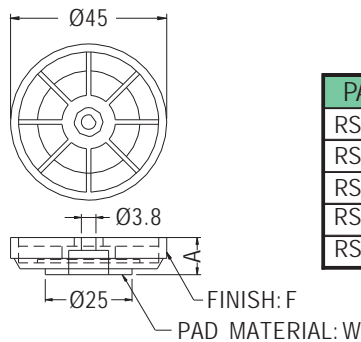

ONLY FOR:FFK-4P

PART NO	W
FFK-2	EVA
FFK-2P	PORON
FFK-2(RU)	RUBBER
FFK-4P	PORON

GOLD PLATED FOOT

- ◆ HOUSING MATERIAL:ABS
- ◆ COLOR:BLACK
- ◆ UNIT:mm

PART NO	A	F	W
RS-28	11.7	GOLD PLATED	EVA
RS-28(S)		SILVER PLATED	
RS-28S(RU)	10.7		RUBBER
RS-28N(RU)			
RS-28(N)N	10.0		

PART NO	A	F	W
RS-40	10.7	GOLD PLATED	EVA
RS-40(S)		SILVER PLATED	
RS-40S(RU)	9.8		RUBBER

PART NO	A	F	W
RS-45	10.7	GOLD PLATED	EVA
RS-45(S)		SILVER PLATED	
RS-45(RU)	9.7	GOLD PLATED	RUBBER
RS-45S(RU)		SILVER PLATED	
RS-45(S)I		SILICON RUBBER	