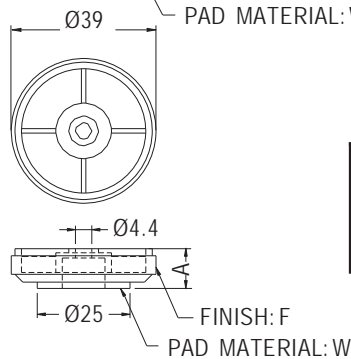

ONLY FOR:FFK-4P

PART NO	W
FFK-2	EVA
FFK-2P	PORON
FFK-2(RU)	RUBBER
FFK-4P	PORON

GOLD PLATED FOOT

- ◆ HOUSING MATERIAL:ABS
- ◆ COLOR:BLACK
- ◆ UNIT:mm

PART NO	A	F	W
RS-28	11.7	GOLD PLATED	EVA
RS-28(S)		SILVER PLATED	
RS-28S(RU)	10.7		RUBBER
RS-28N(RU)			
RS-28(N)N	10.0		

PART NO	A	F	W
RS-40	10.7	GOLD PLATED	EVA
RS-40(S)		SILVER PLATED	
RS-40S(RU)	9.8		RUBBER

PART NO	A	F	W
RS-45	10.7	GOLD PLATED	EVA
RS-45(S)		SILVER PLATED	
RS-45(RU)	9.7	GOLD PLATED	RUBBER
RS-45S(RU)		SILVER PLATED	
RS-45(S)I		SILICON RUBBER	