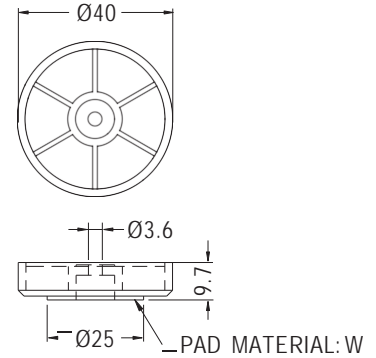

PLASTIC FOOT

- ◆ HOUSING MATERIAL:ABS
- ◆ COLOR:BLACK
- ◆ UNIT:mm
- ◆ FFK SERIES:Without any silver/gold plated

PARTNO	W
FFK-1	EVA
FFK-1P	PORON
FFK-1(RU)	RUBBER

PARTNO	W
FFK-3	EVA
FFK-3P	PORON
FFK-3(RU)	RUBBER

ONLY FOR:FFK-4P

PART NO	W
FFK-2	EVA
FFK-2P	PORON
FFK-2(RU)	RUBBER
FFK-4P	PORON

GOLD PLATED FOOT

- ◆ HOUSING MATERIAL:ABS
- ◆ COLOR:BLACK
- ◆ UNIT:mm

PART NO	A	F	W
RS-28	11.7	GOLD PLATED	EVA
RS-28(S)		SILVER PLATED	
RS-28S(RU)	10.7		RUBBER
RS-28N(RU)			
RS-28(N)N	10.0		

PART NO	A	F	W
RS-40	10.7	GOLD PLATED	EVA
RS-40(S)		SILVER PLATED	
RS-40S(RU)	9.8		RUBBER

PART NO	A	F	W
RS-45	10.7	GOLD PLATED	EVA
RS-45(S)		SILVER PLATED	
RS-45(RU)	9.7	GOLD PLATED	RUBBER
RS-45S(RU)		SILVER PLATED	
RS-45(S)I		SILICON RUBBER	