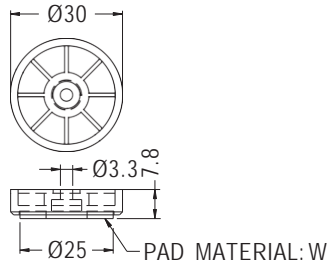

PARTNO	W
FFK-1	EVA
FFK-1P	PORON
FFK-1(RU)	RUBBER