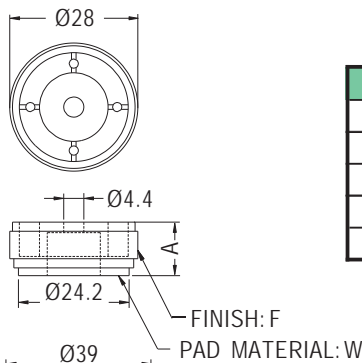

PLASTIC FOOT

- ◆ HOUSING MATERIAL:ABS
- ◆ COLOR:BLACK
- ◆ UNIT:mm
- ◆ FFK SERIES:Without any silver/gold plated

PARTNO	W
FFK-1	EVA
FFK-1P	PORON
FFK-1(RU)	RUBBER

PARTNO	W
FFK-3	EVA
FFK-3P	PORON
FFK-3(RU)	RUBBER

ONLY FOR:FFK-4P

PART NO	W
FFK-2	EVA
FFK-2P	PORON
FFK-2(RU)	RUBBER
FFK-4P	PORON

GOLD PLATED FOOT

- ◆ HOUSING MATERIAL:ABS
- ◆ COLOR:BLACK
- ◆ UNIT:mm

PART NO	A	F	W
RS-28	11.7	GOLD PLATED	EVA
RS-28(S)		SILVER PLATED	
RS-28S(RU)	10.7		RUBBER
RS-28N(RU)			
RS-28(N)N	10.0		

PART NO	A	F	W
RS-40	10.7	GOLD PLATED	EVA
RS-40(S)		SILVER PLATED	
RS-40S(RU)	9.8		RUBBER

PART NO	A	F	W
RS-45	10.7	GOLD PLATED	EVA
RS-45(S)		SILVER PLATED	
RS-45(RU)	9.7	GOLD PLATED	RUBBER
RS-45S(RU)		SILVER PLATED	
RS-45(S)I		SILICON RUBBER	