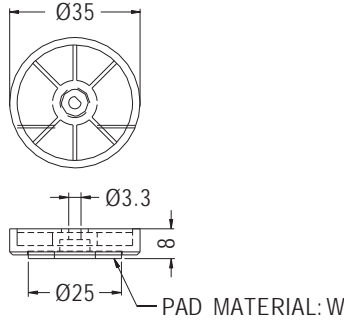

PLASTIC FOOT

- ◆ HOUSING MATERIAL:ABS
- ◆ COLOR:BLACK
- ◆ UNIT:mm
- ◆ FFK SERIES:Without any silver/gold plated

PARTNO	W
FFK-1	EVA
FFK-1P	PORON
FFK-1(RU)	RUBBER

PARTNO	W
FFK-3	EVA
FFK-3P	PORON
FFK-3(RU)	RUBBER

ONLY FOR:FFK-4P

PART NO	W
FFK-2	EVA
FFK-2P	PORON
FFK-2(RU)	RUBBER
FFK-4P	PORON

GOLD PLATED FOOT

- ◆ HOUSING MATERIAL:ABS
- ◆ COLOR:BLACK
- ◆ UNIT:mm

PART NO	A	F	W
RS-28	11.7	GOLD PLATED	EVA
RS-28(S)		SILVER PLATED	
RS-28S(RU)	10.7		RUBBER
RS-28N(RU)			
RS-28(N)N	10.0		

PART NO	A	F	W
RS-40	10.7	GOLD PLATED	EVA
RS-40(S)		SILVER PLATED	
RS-40S(RU)	9.8		RUBBER

PART NO	A	F	W
RS-45	10.7	GOLD PLATED	EVA
RS-45(S)		SILVER PLATED	
RS-45(RU)	9.7	GOLD PLATED	RUBBER
RS-45S(RU)		SILVER PLATED	
RS-45(S)I		SILICON RUBBER	