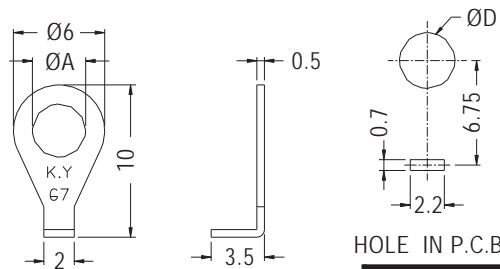

GROUND TERMINAL

- ◆ MATERIAL:SPCC
- ◆ FINISH:BRIGHT TIN PLATEDBARSS
- ◆ UNIT:mm

PART NO	PACKAGE
GND-96	1000

GROUND TERMINAL

- ◆ MATERIAL:TIN PLATED BRASS
- ◆ UNIT:mm

PART NO	A	D	PACKAGE
GND-67	3.5	3.6	1000
GND-67(4.0)	4.0	4.1	

GROUND TERMINAL

- ◆ MATERIAL:TIN PLATED BRASS
- ◆ UNIT:mm

PART NO	A	B	C	D	E	F	PACKAGE
GND-15	3.5	4.6	5.1	4.0	1.5	2.7	2000
GND-35	4.5	4.6	5.1	4.5	1.5	2.7	
GND-39	4.5	3.3	5.15	5.0	1.6	2.6	1000
★ GND-99	4.5	3.3	5.15	5.0	1.6	2.6	

GROUND TERMINAL

- ◆ MATERIAL:TIN PLATED BRASS
- ◆ UNIT:mm

PART NO	PACKAGE
GND-23	2000