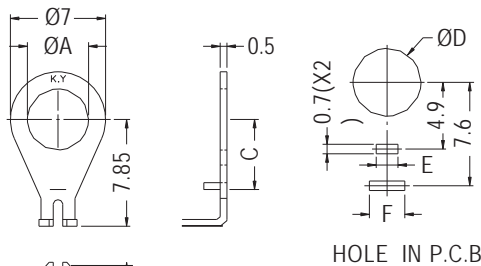

GROUND TERMINAL

- ◆ MATERIAL:SPCC
- ◆ FINISH:BRIGHT TIN PLATEDBARSS
- ◆ UNIT:mm

PART NO	PACKAGE
GND-96	1000

GROUND TERMINAL

- ◆ MATERIAL:TIN PLATED BRASS
- ◆ UNIT:mm

PART NO	A	D	PACKAGE
GND-67	3.5	3.6	1000
GND-67(4.0)	4.0	4.1	

GROUND TERMINAL

- ◆ MATERIAL:TIN PLATED BRASS
- ◆ UNIT:mm

PART NO	A	B	C	D	E	F	PACKAGE
GND-15	3.5	4.6	5.1	4.0	1.5	2.7	2000
GND-35	4.5	4.6	5.1	4.5	1.5	2.7	
GND-39	4.5	3.3	5.15	5.0	1.6	2.6	1000
★ GND-99	4.5	3.3	5.15	5.0	1.6	2.6	

GROUND TERMINAL

- ◆ MATERIAL:TIN PLATED BRASS
- ◆ UNIT:mm

PART NO	PACKAGE
GND-23	2000