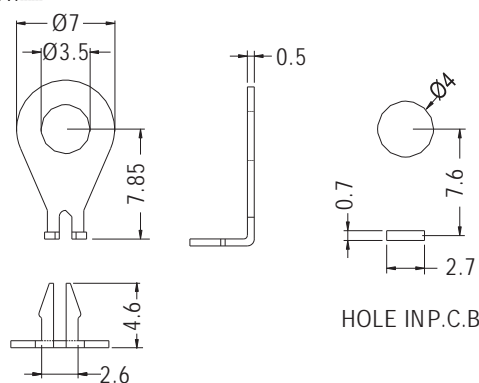

GROUND TERMINAL

- ◆ MATERIAL:SPCC
- ◆ FINISH:BRIGHT TIN PLATEDBARSS
- ◆ UNIT:mm

PART NO	PACKAGE
GND-96	1000

GROUND TERMINAL

- ◆ MATERIAL:TIN PLATED BRASS
- ◆ UNIT:mm

PART NO	A	D	PACKAGE
GND-67	3.5	3.6	1000
GND-67(4.0)	4.0	4.1	

GROUND TERMINAL

- ◆ MATERIAL:TIN PLATED BRASS
- ◆ UNIT:mm

PART NO	A	B	C	D	E	F	PACKAGE
GND-15	3.5	4.6	5.1	4.0	1.5	2.7	2000
GND-35	4.5	4.6	5.1	4.5	1.5	2.7	
GND-39	4.5	3.3	5.15	5.0	1.6	2.6	1000
★ GND-99	4.5	3.3	5.15	5.0	1.6	2.6	

GROUND TERMINAL

- ◆ MATERIAL:TIN PLATED BRASS
- ◆ UNIT:mm

PART NO	PACKAGE
GND-23	2000