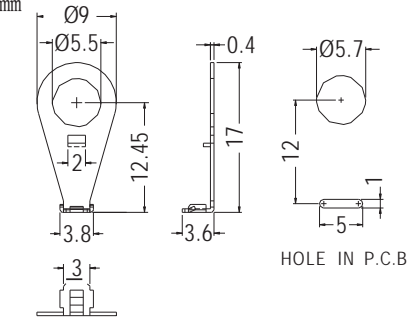

GROUND TERMINAL

- ◆ MATERIAL:SPCC
- ◆ FINISH:BRIGHT TIN PLATEDBARSS
- ◆ UNIT:mm

PART NO	PACKAGE
GND-96	1000

GROUND TERMINAL

- ◆ MATERIAL:TIN PLATED BRASS
- ◆ UNIT:mm

PART NO	A	D	PACKAGE
GND-67	3.5	3.6	1000
GND-67(4.0)	4.0	4.1	

GROUND TERMINAL

- ◆ MATERIAL:TIN PLATED BRASS
- ◆ UNIT:mm

PART NO	A	B	C	D	E	F	PACKAGE
GND-15	3.5	4.6	5.1	4.0	1.5	2.7	2000
GND-35	4.5	4.6	5.1	4.5	1.5	2.7	
GND-39	4.5	3.3	5.15	5.0	1.6	2.6	1000
★ GND-99	4.5	3.3	5.15	5.0	1.6	2.6	

GROUND TERMINAL

- ◆ MATERIAL:TIN PLATED BRASS
- ◆ UNIT:mm

PART NO	PACKAGE
GND-23	2000