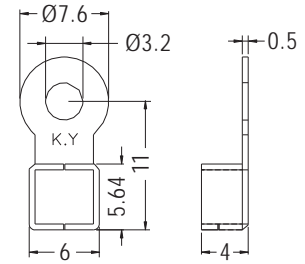

GROUND TERMINAL

- ◆ MATERIAL:TIN PLATED SPTE
- ◆ UNIT:mm

PART NO	PACKAGE
GND-50	1000

- ◆ MATERIAL: TIN PLATED BRASS
- ◆ UNIT:mm

PART NO	PACKAGE
GND-55	1000

GROUND TERMINAL

- ◆ MATERIAL:NICKEL PLATED BRASS
- ◆ UNIT:mm

PART NO	PACKAGE
GND-27	1000

PART NO	PACKAGE
GND-48	1000

GROUND TERMINAL

- ◆ MATERIAL:BRASS
- ◆ FINISH:BRIGHT TIN PLATED
- ◆ UNIT:mm

PART NO	PACKAGE
GND-75	1000