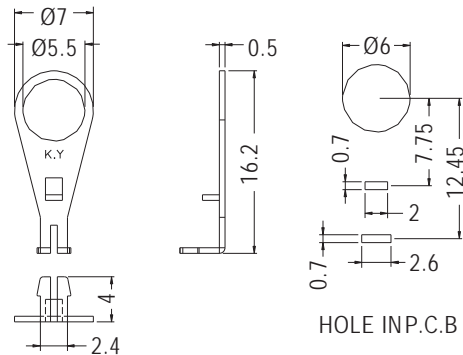

GROUND TERMINAL

- ◆ MATERIAL:TIN PLATED SPTE
- ◆ UNIT:mm

PART NO	PACKAGE
GND-50	1000

- ◆ MATERIAL: TIN PLATED BRASS
- ◆ UNIT:mm

PART NO	PACKAGE
GND-55	1000

GROUND TERMINAL

- ◆ MATERIAL:NICKEL PLATED BRASS
- ◆ UNIT:mm

PART NO	PACKAGE
GND-27	1000

PART NO	PACKAGE
GND-48	1000

GROUND TERMINAL

- ◆ MATERIAL:BRASS
- ◆ FINISH:BRIGHT TIN PLATED
- ◆ UNIT:mm

PART NO	PACKAGE
GND-75	1000