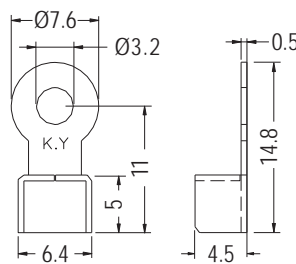

GROUND TERMINAL

- ◆ MATERIAL:TIN PLATED SPTE
- ◆ UNIT:mm

PART NO	PACKAGE
GND-50	1000

- ◆ MATERIAL: TIN PLATED BRASS
- ◆ UNIT:mm

PART NO	PACKAGE
GND-55	1000

GROUND TERMINAL

- ◆ MATERIAL:NICKEL PLATED BRASS
- ◆ UNIT:mm

PART NO	PACKAGE
GND-27	1000

PART NO	PACKAGE
GND-48	1000

GROUND TERMINAL

- ◆ MATERIAL:BRASS
- ◆ FINISH:BRIGHT TIN PLATED
- ◆ UNIT:mm

PART NO	PACKAGE
GND-75	1000