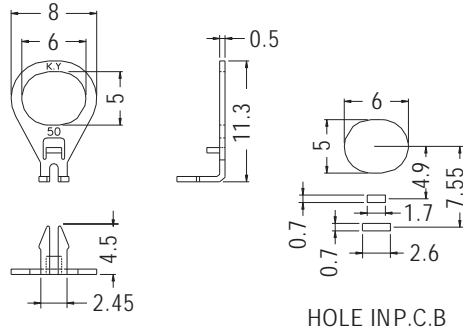

GROUND TERMINAL

- ◆ MATERIAL:TIN PLATED SPTE
- ◆ UNIT:mm

PART NO	PACKAGE
GND-50	1000

- ◆ MATERIAL: TIN PLATED BRASS
- ◆ UNIT:mm

PART NO	PACKAGE
GND-55	1000

GROUND TERMINAL

- ◆ MATERIAL:NICKEL PLATED BRASS
- ◆ UNIT:mm

PART NO	PACKAGE
GND-27	1000

PART NO	PACKAGE
GND-48	1000

GROUND TERMINAL

- ◆ MATERIAL:BRASS
- ◆ FINISH:BRIGHT TIN PLATED
- ◆ UNIT:mm

PART NO	PACKAGE
GND-75	1000