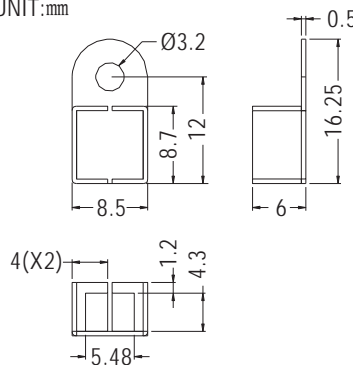

GROUND TERMINAL

- ◆ MATERIAL:TIN PLATED SPTE
- ◆ UNIT:mm

PART NO	PACKAGE
GND-50	1000

- ◆ MATERIAL: TIN PLATED BRASS
- ◆ UNIT:mm

PART NO	PACKAGE
GND-55	1000

GROUND TERMINAL

- ◆ MATERIAL:NICKEL PLATED BRASS
- ◆ UNIT:mm

PART NO	PACKAGE
GND-27	1000

PART NO	PACKAGE
GND-48	1000

GROUND TERMINAL

- ◆ MATERIAL:BRASS
- ◆ FINISH:BRIGHT TIN PLATED
- ◆ UNIT:mm

PART NO	PACKAGE
GND-75	1000