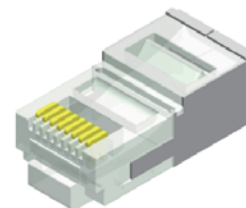

Modular Plug Shielded 8/10 Position

Material & Finish:
Housing: PC, UL94V-2
Contact: Copper Alloy
Plating With Gold.

Flat Oval Cable

Round Cable

Key

Order Information

Modular Plug Shielded 8/10 Position

Material & Finish:
Housing: PC, UL94V-2
Contact: Copper Alloy
Plating With Gold.

Flat Oval Cable

Round Cable

Order Information