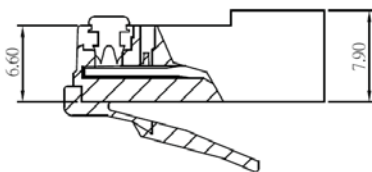

Modular Plug Shielded 8/10 Position

Material & Finish:
Housing: PC, UL94V-2
Contact: Copper Alloy
Plating With Gold.

Flat Oval Cable

Round Cable

Key

Order Information

Modular Plug Shielded 8/10 Position

Material & Finish:
Housing: PC, UL94V-2
Contact: Copper Alloy
Plating With Gold.

Flat Oval Cable

Round Cable

Order Information