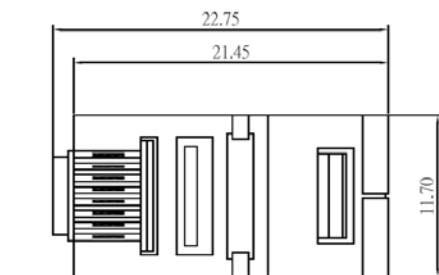

Modular Plug Shielded 8/10 Position

Material & Finish:
Housing: PC, UL94V-2
Contact: Copper Alloy
Plating With Gold.

Flat Oval Cable

Round Cable

Key

Order Information

Modular Plug Shielded 8/10 Position

Material & Finish:
Housing: PC, UL94V-2
Contact: Copper Alloy
Plating With Gold.