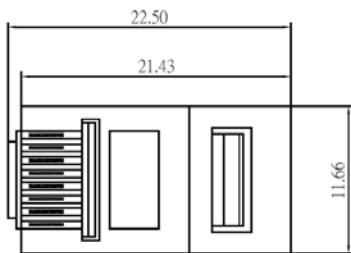

Modular Plug Shielded 8/10 Position

Material & Finish:
Housing: PC, UL94V-2
Contact: Copper Alloy
Plating With Gold.

Flat Oval Cable

Round Cable

Key

Order Information

Modular Plug Shielded 8/10 Position

Material & Finish:
Housing: PC, UL94V-2
Contact: Copper Alloy
Plating With Gold.