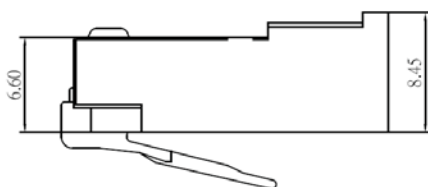

Modular Plug Shielded 8/10 Position

Material & Finish:
Housing: PC, UL94V-2
Contact: Copper Alloy
Plating With Gold.

Flat Oval Cable

Round Cable

Key

Order Information

Modular Plug Shielded 8/10 Position

Material & Finish:
Housing: PC, UL94V-2
Contact: Copper Alloy
Plating With Gold.

Flat Oval Cable

Round Cable

Order Information