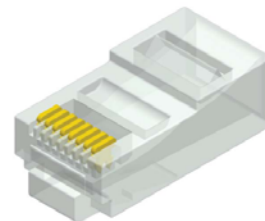

Modular Plug Shielded 8/10 Position

Material & Finish:
Housing: PC, UL94V-2
Contact: Copper Alloy
Plating With Gold.

Flat Oval Cable

Round Cable

Key

Order Information

Modular Plug Shielded 8/10 Position

Material & Finish:
Housing: PC, UL94V-2
Contact: Copper Alloy
Plating With Gold.

Flat Oval Cable

Round Cable

Order Information