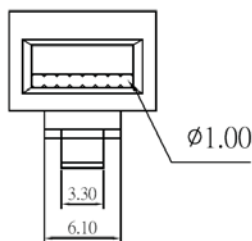

Modular Plug Shielded 8/10 Position

Material & Finish:
Housing: PC, UL94V-2
Contact: Copper Alloy
Plating With Gold.

Flat Oval Cable

Round Cable

Key

Order Information

Modular Plug Shielded 8/10 Position

Material & Finish:
Housing: PC, UL94V-2
Contact: Copper Alloy
Plating With Gold.

Flat Oval Cable

Round Cable

Order Information