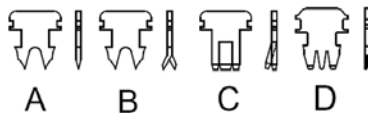

Modular Plug Shielded 8/10 Position

Material & Finish:
Housing: PC, UL94V-2
Contact: Copper Alloy
Plating With Gold.

Flat Oval Cable

Round Cable

Key

Order Information

Modular Plug Shielded 8/10 Position

Material & Finish:
Housing: PC, UL94V-2
Contact: Copper Alloy
Plating With Gold.

Flat Oval Cable

Round Cable

Order Information