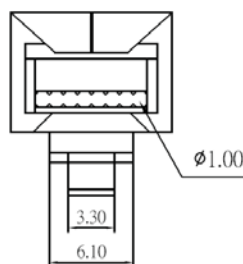

Modular Plug Shielded 8/10 Position

Material & Finish:
Housing: PC, UL94V-2
Contact: Copper Alloy
Plating With Gold.

Flat Oval Cable

Round Cable

Key

Order Information

Modular Plug Shielded 8/10 Position

Material & Finish:
Housing: PC, UL94V-2
Contact: Copper Alloy
Plating With Gold.

Flat Oval Cable

Round Cable

Order Information