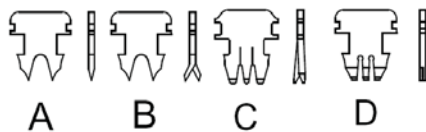

Modular Plug Shielded 8/10 Position

Material & Finish:
Housing: PC, UL94V-2
Contact: Copper Alloy
Plating With Gold.

Flat Oval Cable

Round Cable

Key

Order Information

Modular Plug Shielded 8/10 Position

Material & Finish:
Housing: PC, UL94V-2
Contact: Copper Alloy
Plating With Gold.

Flat Oval Cable

Round Cable

Order Information