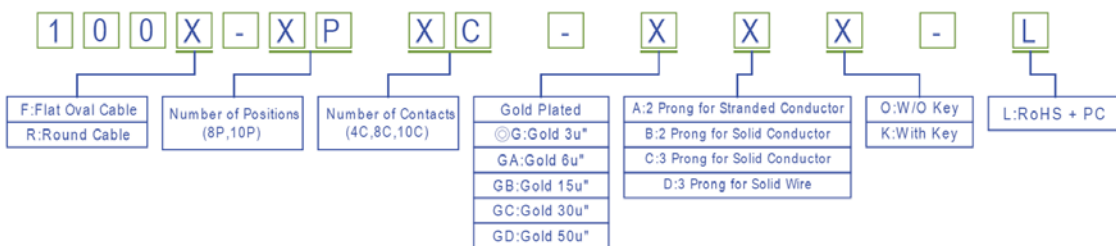

Modular Plug Shielded 8/10 Position

Material & Finish:
Housing: PC, UL94V-2
Contact: Copper Alloy
Plating With Gold.

Flat Oval Cable

Round Cable

Key

Order Information

Modular Plug Shielded 8/10 Position

Material & Finish:
Housing: PC, UL94V-2
Contact: Copper Alloy
Plating With Gold.

Flat Oval Cable

Round Cable

Order Information