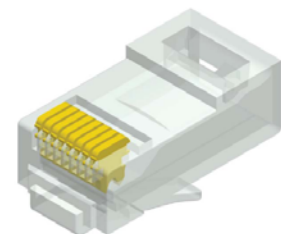

Modular Plug Shielded 6 Position

Material & Finish:
Housing: PC, UL94V-2
Contact: Copper Alloy
Plating With Gold.

Flat Oval Cable

Round Cable

Order Information

S	1	0	8	X	-	6	P	X	C	-	X	X	-	L
F: Flat Oval Cable R: Round Cable		Number of Positions (6P)		Number of Contacts (2C, 4C, 6C)		Gold Plated G: Gold 3u* GA: Gold 6u* GB: Gold 15u* GC: Gold 30u* GD: Gold 50u*		A: 2 Prong for Stranded Conductor B: 2 Prong for Solid Conductor C: 3 Prong for Solid Conductor				L: RoHS + PC		

Modular Plug 8 Position Long Body For C6

Material & Finish:
Housing: PC, UL94V-2
Contact: Copper Alloy
Plating With Gold.

Order Information

1	0	8	A	F	-	8	P	8	C	-	X	X	-	L
F: Flat Oval Cable		Number of Positions (8P)		Number of Contacts (8C)		Gold Plated G: Gold 3u* GA: Gold 6u* GB: Gold 15u* GC: Gold 30u* GD: Gold 50u*		A: 2 Prong for Stranded Conductor B: 2 Prong for Solid Conductor C: 3 Prong for Solid Conductor				L: RoHS + PC		