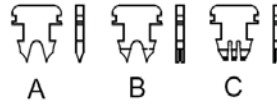

Modular Plug Shielded 6 Position

Material & Finish:
Housing: PC, UL94V-2
Contact: Copper Alloy
Plating With Gold.

Flat Oval Cable

Round Cable

Order Information

S	1	0	8	X	-	6	P	X	C	-	X	X	-	L
F: Flat Oval Cable R: Round Cable		Number of Positions (6P)		Number of Contacts (2C, 4C, 6C)		Gold Plated G: Gold 3u* GA: Gold 6u* GB: Gold 15u* GC: Gold 30u* GD: Gold 50u*		A: 2 Prong for Stranded Conductor B: 2 Prong for Solid Conductor C: 3 Prong for Solid Conductor				L: RoHS + PC		

Modular Plug 8 Position Long Body For C6

Material & Finish:
Housing: PC, UL94V-2
Contact: Copper Alloy
Plating With Gold.

Order Information

1	0	8	A	F	-	8	P	8	C	-	X	X	-	L
F: Flat Oval Cable		Number of Positions (8P)		Number of Contacts (8C)		Gold Plated G: Gold 3u* GA: Gold 6u* GB: Gold 15u* GC: Gold 30u* GD: Gold 50u*		A: 2 Prong for Stranded Conductor B: 2 Prong for Solid Conductor C: 3 Prong for Solid Conductor				L: RoHS + PC		