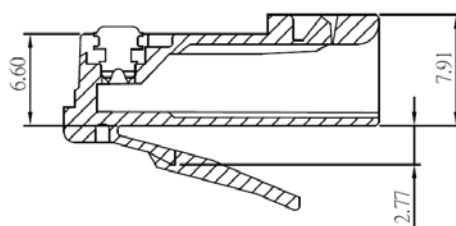

Modular Plug Shielded 6 Position

Material & Finish:
Housing: PC, UL94V-2
Contact: Copper Alloy
Plating With Gold.

Flat Oval Cable

Round Cable

Order Information

S	1	0	8	X	-	6	P	X	C	-	X	X	-	L
F: Flat Oval Cable R: Round Cable		Number of Positions (6P)		Number of Contacts (2C, 4C, 6C)		Gold Plated G: Gold 3u* GA: Gold 6u* GB: Gold 15u* GC: Gold 30u* GD: Gold 50u*		A: 2 Prong for Stranded Conductor B: 2 Prong for Solid Conductor C: 3 Prong for Solid Conductor				L: RoHS + PC		

Modular Plug 8 Position Long Body For C6

Material & Finish:
Housing: PC, UL94V-2
Contact: Copper Alloy
Plating With Gold.

Order Information

1	0	8	A	F	-	8	P	8	C	-	X	X	-	L
F: Flat Oval Cable		Number of Positions (8P)		Number of Contacts (8C)		Gold Plated G: Gold 3u* GA: Gold 6u* GB: Gold 15u* GC: Gold 30u* GD: Gold 50u*		A: 2 Prong for Stranded Conductor B: 2 Prong for Solid Conductor C: 3 Prong for Solid Conductor				L: RoHS + PC		