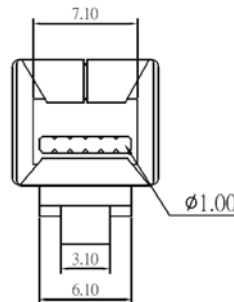

Modular Plug Shielded 6 Position

Material & Finish:
Housing: PC, UL94V-2
Contact: Copper Alloy
Plating With Gold.

Flat Oval Cable

Round Cable

Order Information

S	1	0	8	X	-	6	P	X	C	-	X	X	-	L
F: Flat Oval Cable R: Round Cable		Number of Positions (6P)		Number of Contacts (2C, 4C, 6C)		Gold Plated G: Gold 3u* GA: Gold 6u* GB: Gold 15u* GC: Gold 30u* GD: Gold 50u*		A: 2 Prong for Stranded Conductor B: 2 Prong for Solid Conductor C: 3 Prong for Solid Conductor				L: RoHS + PC		

Modular Plug 8 Position Long Body For C6

Material & Finish:
Housing: PC, UL94V-2
Contact: Copper Alloy
Plating With Gold.

Order Information

1	0	8	A	F	-	8	P	8	C	-	X	X	-	L
F: Flat Oval Cable		Number of Positions (8P)		Number of Contacts (8C)		Gold Plated G: Gold 3u* GA: Gold 6u* GB: Gold 15u* GC: Gold 30u* GD: Gold 50u*		A: 2 Prong for Stranded Conductor B: 2 Prong for Solid Conductor C: 3 Prong for Solid Conductor				L: RoHS + PC		