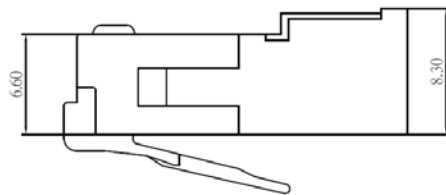

Modular Plug Shielded 6 Position

Material & Finish:
Housing: PC, UL94V-2
Contact: Copper Alloy
Plating With Gold.

Flat Oval Cable

Round Cable

Order Information

S	1	0	8	X	-	6	P	X	C	-	X	X	-	L
F: Flat Oval Cable R: Round Cable		Number of Positions (6P)		Number of Contacts (2C, 4C, 6C)		Gold Plated G: Gold 3u* GA: Gold 6u* GB: Gold 15u* GC: Gold 30u* GD: Gold 50u*		A: 2 Prong for Stranded Conductor B: 2 Prong for Solid Conductor C: 3 Prong for Solid Conductor				L: RoHS + PC		

Modular Plug 8 Position Long Body For C6

Material & Finish:
Housing: PC, UL94V-2
Contact: Copper Alloy
Plating With Gold.

Order Information

1	0	8	A	F	-	8	P	8	C	-	X	X	-	L
F: Flat Oval Cable		Number of Positions (8P)		Number of Contacts (8C)		Gold Plated G: Gold 3u* GA: Gold 6u* GB: Gold 15u* GC: Gold 30u* GD: Gold 50u*		A: 2 Prong for Stranded Conductor B: 2 Prong for Solid Conductor C: 3 Prong for Solid Conductor				L: RoHS + PC		