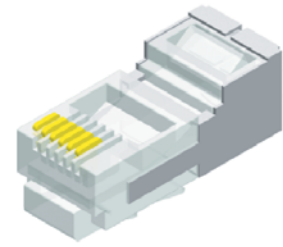

Modular Plug Shielded 6 Position

Material & Finish:
Housing: PC, UL94V-2
Contact: Copper Alloy
Plating With Gold.

Flat Oval Cable

Round Cable

Order Information

S	1	0	8	X	-	6	P	X	C	-	X	X	-	L
F: Flat Oval Cable R: Round Cable		Number of Positions (6P)		Number of Contacts (2C, 4C, 6C)		Gold Plated G: Gold 3u* GA: Gold 6u* GB: Gold 15u* GC: Gold 30u* GD: Gold 50u*		A: 2 Prong for Stranded Conductor B: 2 Prong for Solid Conductor C: 3 Prong for Solid Conductor				L: RoHS + PC		

Modular Plug 8 Position Long Body For C6

Material & Finish:
Housing: PC, UL94V-2
Contact: Copper Alloy
Plating With Gold.

Order Information

1	0	8	A	F	-	8	P	8	C	-	X	X	-	L
F: Flat Oval Cable		Number of Positions (8P)		Number of Contacts (8C)		Gold Plated G: Gold 3u* GA: Gold 6u* GB: Gold 15u* GC: Gold 30u* GD: Gold 50u*		A: 2 Prong for Stranded Conductor B: 2 Prong for Solid Conductor C: 3 Prong for Solid Conductor				L: RoHS + PC		