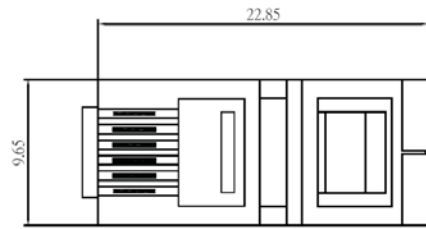

Modular Plug Shielded 6 Position

Material & Finish:
Housing: PC, UL94V-2
Contact: Copper Alloy
Plating With Gold.

Flat Oval Cable

Round Cable

Order Information

S	1	0	8	X	-	6	P	X	C	-	X	X	-	L
F: Flat Oval Cable R: Round Cable		Number of Positions (6P)		Number of Contacts (2C, 4C, 6C)		Gold Plated G: Gold 3u* GA: Gold 6u* GB: Gold 15u* GC: Gold 30u* GD: Gold 50u*		A: 2 Prong for Stranded Conductor B: 2 Prong for Solid Conductor C: 3 Prong for Solid Conductor				L: RoHS + PC		

Modular Plug 8 Position Long Body For C6

Material & Finish:
Housing: PC, UL94V-2
Contact: Copper Alloy
Plating With Gold.

Order Information

1	0	8	A	F	-	8	P	8	C	-	X	X	-	L
F: Flat Oval Cable		Number of Positions (8P)		Number of Contacts (8C)		Gold Plated G: Gold 3u* GA: Gold 6u* GB: Gold 15u* GC: Gold 30u* GD: Gold 50u*		A: 2 Prong for Stranded Conductor B: 2 Prong for Solid Conductor C: 3 Prong for Solid Conductor				L: RoHS + PC		