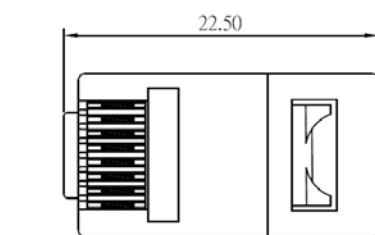

Modular Plug Shielded 6 Position

Material & Finish:
Housing: PC, UL94V-2
Contact: Copper Alloy
Plating With Gold.

Flat Oval Cable

Round Cable

Order Information

S	1	0	8	X	-	6	P	X	C	-	X	X	-	L
F: Flat Oval Cable R: Round Cable		Number of Positions (6P)		Number of Contacts (2C, 4C, 6C)		Gold Plated G: Gold 3u* GA: Gold 6u* GB: Gold 15u* GC: Gold 30u* GD: Gold 50u*		A: 2 Prong for Stranded Conductor B: 2 Prong for Solid Conductor C: 3 Prong for Solid Conductor				L: RoHS + PC		

Modular Plug 8 Position Long Body For C6

Material & Finish:
Housing: PC, UL94V-2
Contact: Copper Alloy
Plating With Gold.

Order Information

1	0	8	A	F	-	8	P	8	C	-	X	X	-	L
F: Flat Oval Cable		Number of Positions (8P)		Number of Contacts (8C)		Gold Plated G: Gold 3u* GA: Gold 6u* GB: Gold 15u* GC: Gold 30u* GD: Gold 50u*		A: 2 Prong for Stranded Conductor B: 2 Prong for Solid Conductor C: 3 Prong for Solid Conductor				L: RoHS + PC		