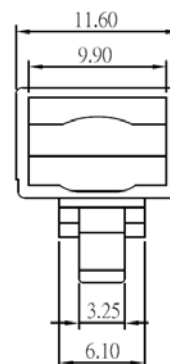

Modular Plug Shielded 6 Position

Material & Finish:
Housing: PC, UL94V-2
Contact: Copper Alloy
Plating With Gold.

Flat Oval Cable

Round Cable

Order Information

S	1	0	8	X	-	6	P	X	C	-	X	X	-	L
F: Flat Oval Cable R: Round Cable		Number of Positions (6P)		Number of Contacts (2C, 4C, 6C)		Gold Plated G: Gold 3u* GA: Gold 6u* GB: Gold 15u* GC: Gold 30u* GD: Gold 50u*		A: 2 Prong for Stranded Conductor B: 2 Prong for Solid Conductor C: 3 Prong for Solid Conductor				L: RoHS + PC		

Modular Plug 8 Position Long Body For C6

Material & Finish:
Housing: PC, UL94V-2
Contact: Copper Alloy
Plating With Gold.

Order Information

1	0	8	A	F	-	8	P	8	C	-	X	X	-	L
F: Flat Oval Cable		Number of Positions (8P)		Number of Contacts (8C)		Gold Plated G: Gold 3u* GA: Gold 6u* GB: Gold 15u* GC: Gold 30u* GD: Gold 50u*		A: 2 Prong for Stranded Conductor B: 2 Prong for Solid Conductor C: 3 Prong for Solid Conductor				L: RoHS + PC		