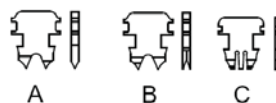

Modular Plug Shielded 6 Position

Material & Finish:
Housing: PC, UL94V-2
Contact: Copper Alloy
Plating With Gold.

Flat Oval Cable

Round Cable

Order Information

S	1	0	8	X	-	6	P	X	C	-	X	X	-	L
F: Flat Oval Cable R: Round Cable		Number of Positions (6P)		Number of Contacts (2C, 4C, 6C)		Gold Plated G: Gold 3u* GA: Gold 6u* GB: Gold 15u* GC: Gold 30u* GD: Gold 50u*		A: 2 Prong for Stranded Conductor B: 2 Prong for Solid Conductor C: 3 Prong for Solid Conductor				L: RoHS + PC		

Modular Plug 8 Position Long Body For C6

Material & Finish:
Housing: PC, UL94V-2
Contact: Copper Alloy
Plating With Gold.

Order Information

1	0	8	A	F	-	8	P	8	C	-	X	X	-	L
F: Flat Oval Cable		Number of Positions (8P)		Number of Contacts (8C)		Gold Plated G: Gold 3u* GA: Gold 6u* GB: Gold 15u* GC: Gold 30u* GD: Gold 50u*		A: 2 Prong for Stranded Conductor B: 2 Prong for Solid Conductor C: 3 Prong for Solid Conductor				L: RoHS + PC		