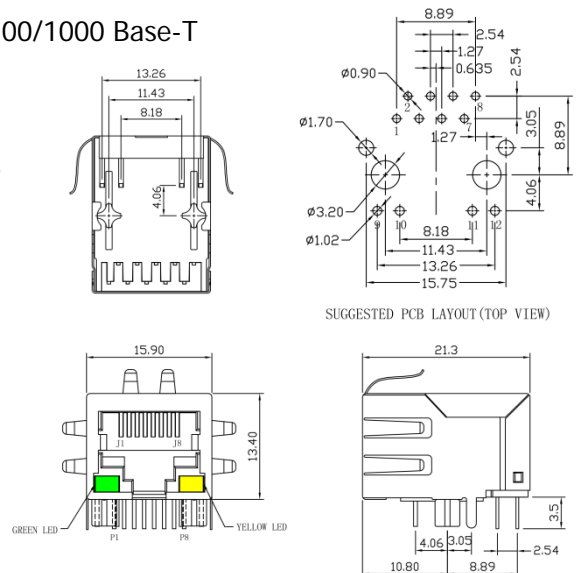

RJ45 Connector

71 - AWNL

- RJ45 Connector with 100/1000 Base-T
- Integrated Magnetics
- Port: 1
- Dim: 32.5mm
- TAB-UP With LEDs

RJ45 Connector

12 - GENL

- RJ45 Connector with 100/1000 Base-T
- Integrated Magnetics
- Port: 1
- Dim: 21.5mm
- TAB-DOWN With LEDs

RJ45 Connector

21.5 - 801 CNL

- RJ45 Connector with 100/1000 Base-T
- Integrated Magnetics
- Port: 1
- Dim: 21.5mm
- TAB-DOWN WO LEDs