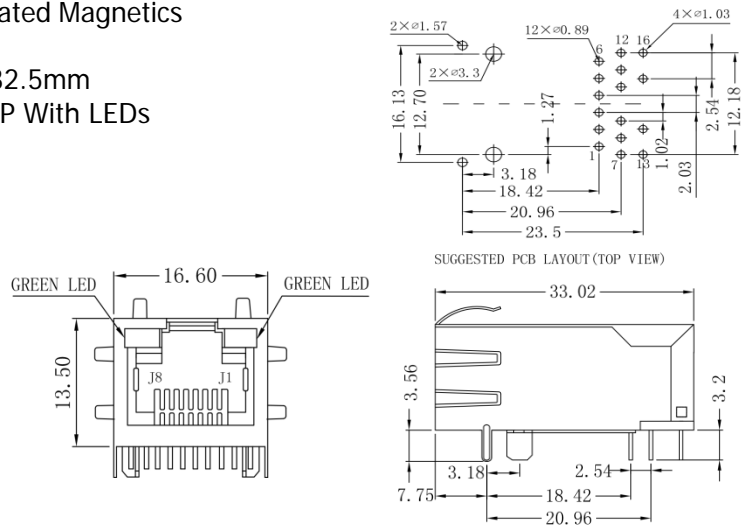

RJ45 Connector

71 - AWNL

- RJ45 Connector with 100/1000 Base-T
- Integrated Magnetics
- Port: 1
- Dim: 32.5mm
- TAB-UP With LEDs

RJ45 Connector

12 - GENL

- RJ45 Connector with 100/1000 Base-T
- Integrated Magnetics
- Port: 1
- Dim: 21.5mm
- TAB-DOWN With LEDs

RJ45 Connector

21.5 - 801 CNL

- RJ45 Connector with 100/1000 Base-T
- Integrated Magnetics
- Port: 1
- Dim: 21.5mm
- TAB-DOWN WO LEDs